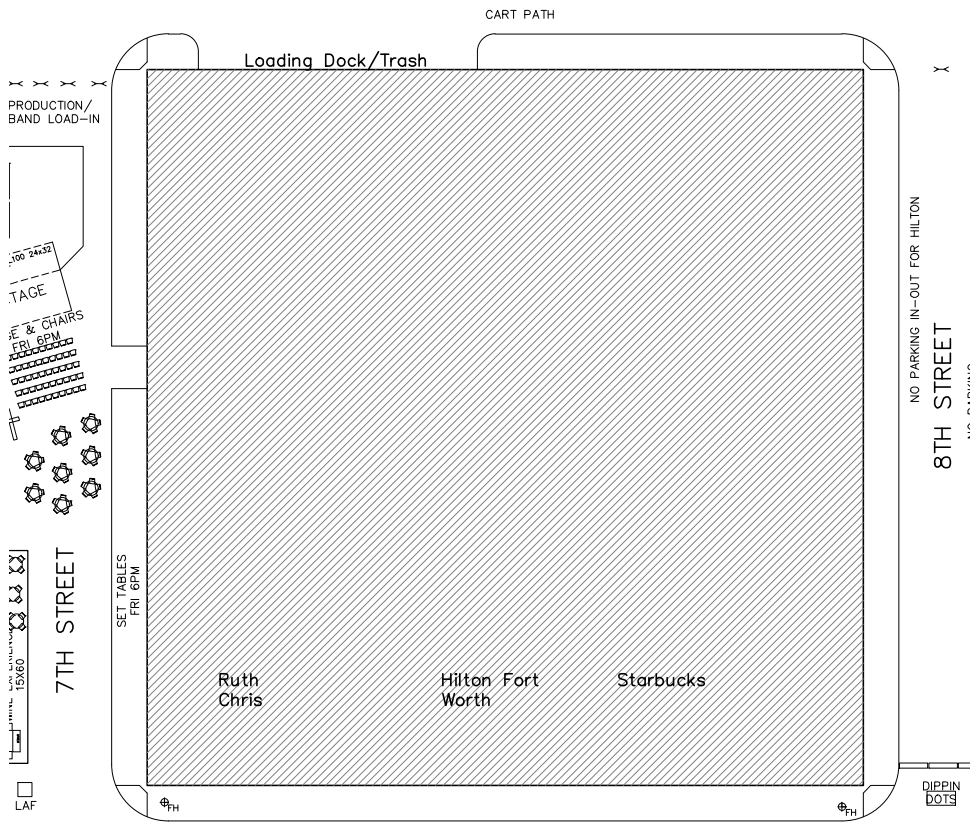

STREET CLOSURE THIS BLOCK

COMMERCE ST- WEST PARKING/LOADING LANE CLOSED 12:01AM WEDNESDAY. EAST PARKING LANE FROM 8TH -9TH FOR TRUCK PARKING.

MAIN STREET- CLOSED 12:01AM MONDAY

HOUSTON ST- EAST CURB LANE AND PARKING CURB CUTS CLOSED 12:01AM WEDNESDAY

7TH STREET- 2 NORTH LANES CLOSED 12:01AM TUESDAY. SOUTH LANES CLOSED 6:00PM THURSDAY UNTIL 6:00AM FRIDAY. SOUTH LANES REOPEN 6:00AM FRIDAY UNTIL 6:00PM. FULL CLOSURE 6:00PM FRIDAY.

8TH STREET- SOUTH CURB LANE AND PARKING CUT FROM HOUSTON TO MAIN CLOSED 12:01AM MONDAY. FULL CLOSURE 12:01AM WEDNESDAY. ACCESS TO HILTON MAINTAINED. RESTAURANT VALET RELOCATED TO 8TH STREET.

ALL STREETS REOPEN 6AM MONDAY