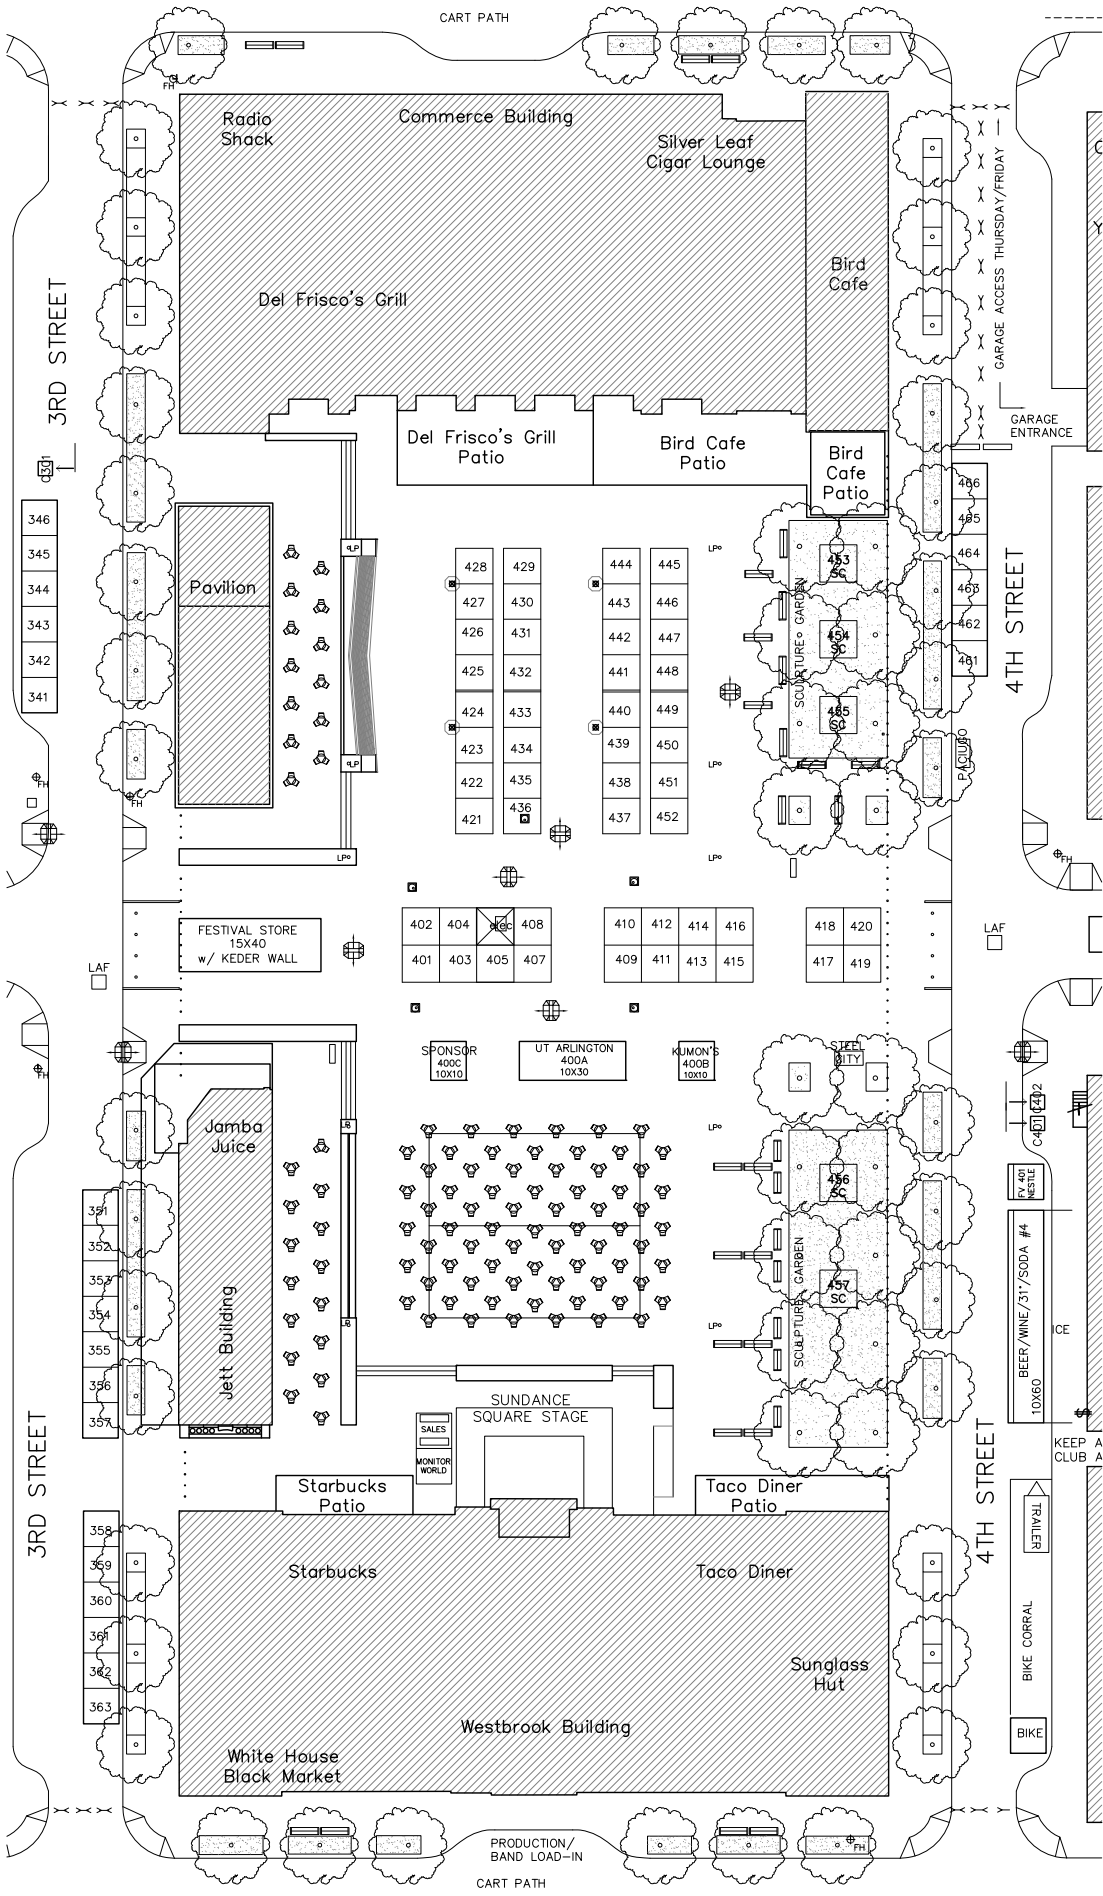

STREET CLOSURE THIS BLOCK

COMMERCE ST- WEST PARKING/LOADING LANE CLOSED 12:01AM WEDNESDAY. CLOSE ADDITIONAL WEST TRAFFIC LANE FOR GOLF CART LANE WEDNESDAY 12:01AM AS NECESSARY.

3RD STREET- CLOSED 6:00PM TUESDAY. HALTOM JEWELRY LOADING ZONE MAINTAINED

4TH STREET- CLOSED 9:00AM TUESDAY. ACCESS TO PARKING GARAGE & SCAT JAZZ LOUNGE ALLEY MAINTAINED.

ALL STREETS REOPEN 6AM MONDAY