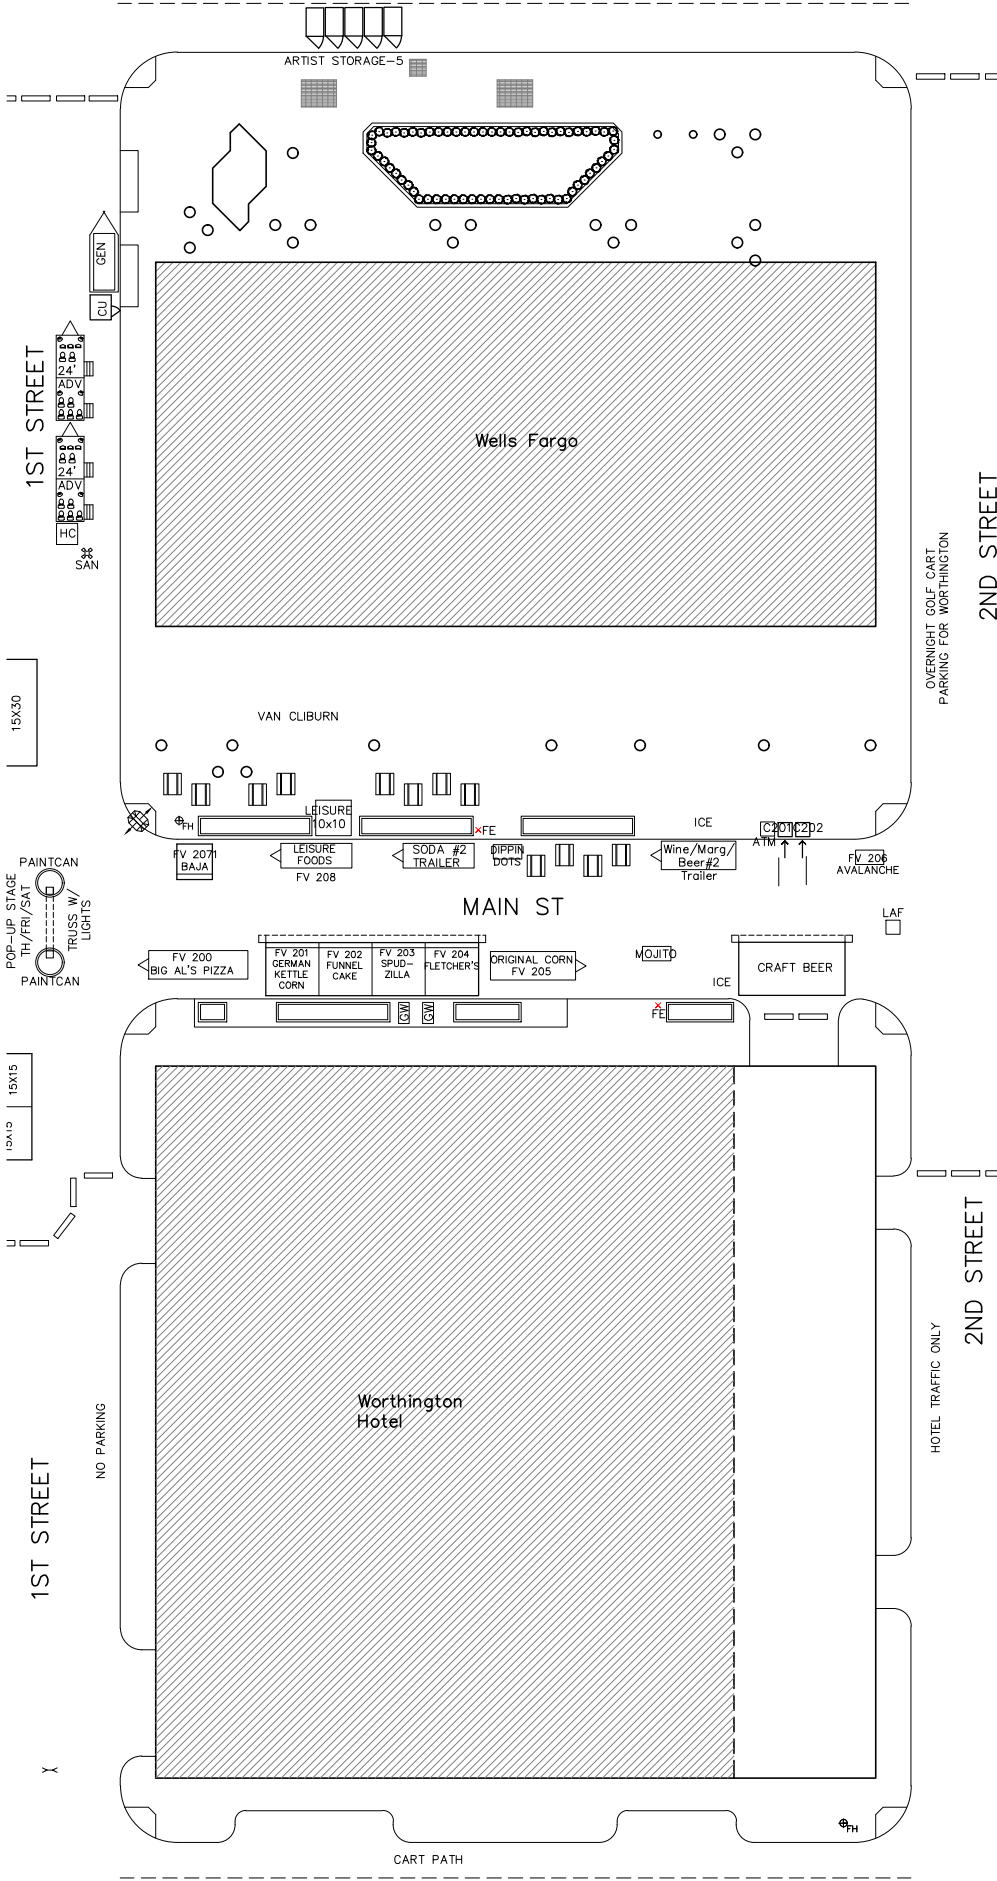

COMMERCE

BLOCK 200

MAIN ST

FORT WORTH ARTS FESTIVAL 2018
VERSION I - 11.9.17

CART PATH

STREET CLOSURE THIS BLOCK

COMMERCE ST- WEST PARKING/LOADING LANE CLOSED 12:01AM WEDNESDAY.

MAIN STREET- CLOSED 12:01AM TUESDAY

HOUSTON TO THROCKMORTON NORTH LOADING LANE CLOSED 12:01AM TUESDAY.

ALL STREETS REOPEN 6AM MONDAY

HOUSTON

- 346
- 345
- 344
- 343
- 342
- 341

- 351
- 352
- 353
- 354
- 355
- 356
- 357

- 358
- 359
- 360
- 361
- 362
- 363