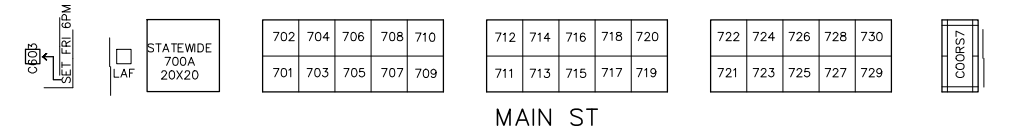

GREEN
MOUNTAIN
600A
20X20
SPACE

602	604	606	608	610
601	603	605	607	609

612	614	616	618	620
611	613	615	617	619

622	624	626	628	630
621	623	625	627	629

SHOOT
SMART
600B 10X10
CENTER
POINT
600C
10X10

CEOS

MAIN ST

TABLES AND CHAIRS IN NORTH
LANES UNTIL FULL STREET CLOSURE

PACUGO
FY 607
THAI DINERS
10X20

- STREET CLOSURE THIS BLOCK**
- COMMERCE ST- WEST PARKING/LOADING LANE CLOSED 12:01AM WEDNESDAY
 - MAIN STREET- CLOSED 12:01AM MONDAY
 - HOUSTON ST- EAST CURB LANE AND PARKING CURB CUTS CLOSED 12:01AM WEDNESDAY
 - 5TH STREET- 2 NORTH LANES CLOSED 12:01AM WEDNESDAY, USE SOUTH LANE & PARKING LANE FOR TRAFFIC. TWO SOUTH LANES CLOSED 6PM WEDNESDAY AND REOPEN DURING RUSH HOURS 6AM-9AM ON THURSDAY AND FRIDAY, FULL CLOSURE 9AM FRIDAY
 - 6TH STREET- NORTH & SOUTH PARKING LANES CLOSED 12:01AM TUESDAY. 2 CENTER LANES CLOSED 6:00PM THURSDAY UNTIL 6:00AM FRIDAY. 2 CENTER LANES REOPEN 6:00AM FRIDAY UNTIL 6:00PM. FULL CLOSURE 6:00PM FRIDAY. ACCESS TO ASHTON, CENTRAL PARKING, BLACKSTONE AND EMBASSY MAINTAINED
- ALL STREETS REOPEN 6AM MONDAY