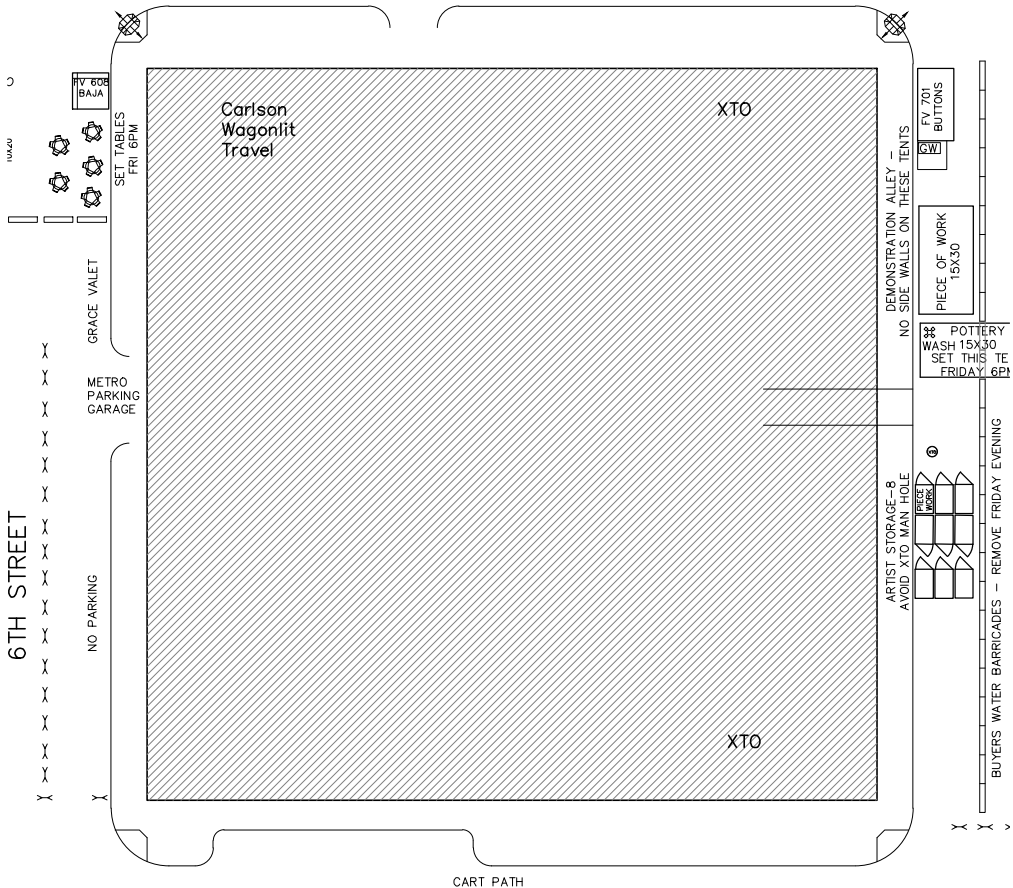

STREET CLOSURE THIS BLOCK

COMMERCE ST- WEST PARKING/LOADING LANE CLOSED 12:01AM WEDNESDAY

MAIN STREET- CLOSED 12:01AM MONDAY

HOUSTON ST- EAST CURB LANE AND PARKING CURB CUTS CLOSED 12:01AM WEDNESDAY

6TH STREET- NORTH & SOUTH PARKING LANES CLOSED 12:01AM TUESDAY. 2 CENTER LANES CLOSED 6:00PM THURSDAY UNTIL 6:00AM FRIDAY. 2 CENTER LANES REOPEN 6:00AM FRIDAY UNTIL 6:00PM. FULL CLOSURE 6:00PM FRIDAY. ACCESS TO ASHTON, CENTRAL PARKING, BLACKSTONE AND EMBASSY MAINTAINED

7TH STREET- 2 NORTH LANES CLOSED 12:01AM TUESDAY. SOUTH LANES CLOSED 6:00PM THURSDAY UNTIL 6:00AM FRIDAY. SOUTH LANES REOPEN 6:00AM FRIDAY UNTIL 6:00PM. FULL CLOSURE 6:00PM FRIDAY.

ALL STREETS REOPEN 6AM MONDAY