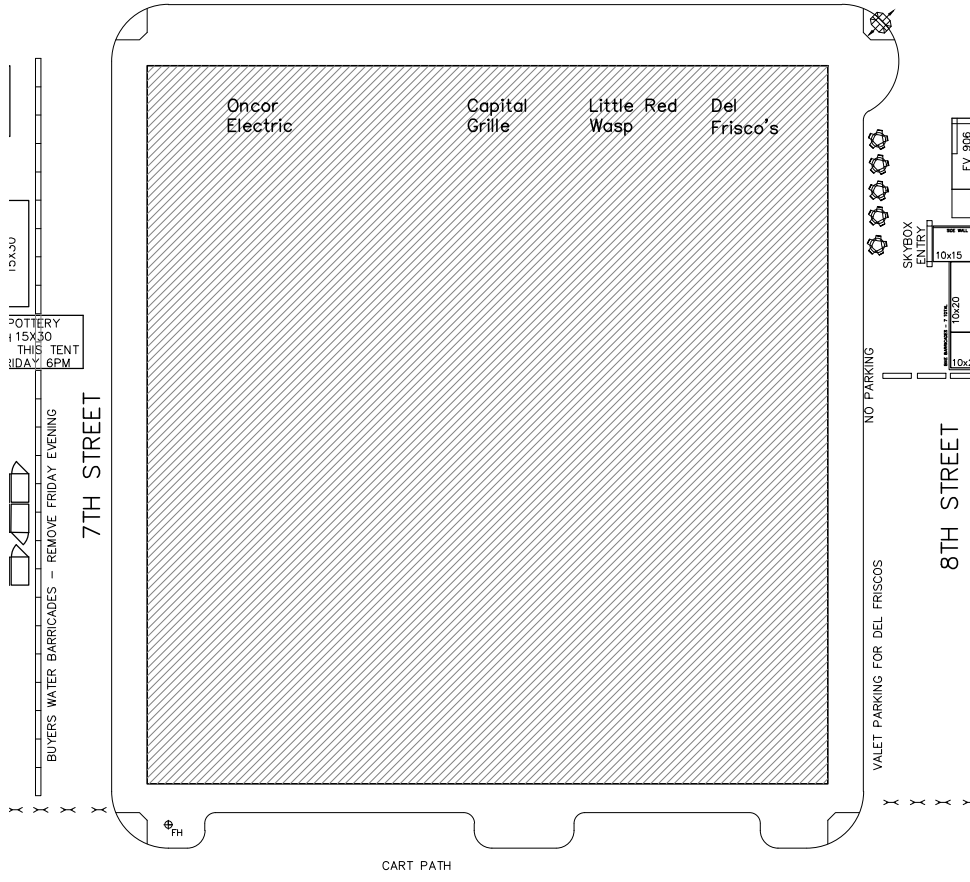

STREET CLOSURE THIS BLOCK

COMMERCE ST- WEST PARKING/LOADING LANE CLOSED 12:01AM WEDNESDAY. EAST PARKING LANE FROM 8TH -9TH FOR TRUCK PARKING.

MAIN STREET- CLOSED 12:01AM MONDAY

HOUSTON ST- EAST CURB LANE AND PARKING CURB CUTS CLOSED 12:01AM WEDNESDAY

7TH STREET- 2 NORTH LANES CLOSED 12:01AM TUESDAY. SOUTH LANES CLOSED 6:00PM THURSDAY UNTIL 6:00AM FRIDAY. SOUTH LANES REOPEN 6:00AM FRIDAY UNTIL 6:00PM. FULL CLOSURE 6:00PM FRIDAY.

8TH STREET- SOUTH CURB LANE AND PARKING CUT FROM HOUSTON TO MAIN CLOSED 12:01AM MONDAY. FULL CLOSURE 12:01AM WEDNESDAY. ACCESS TO HILTON MAINTAINED. RESTAURANT VALET RELOCATED TO 8TH STREET.

ALL STREETS REOPEN 6AM MONDAY