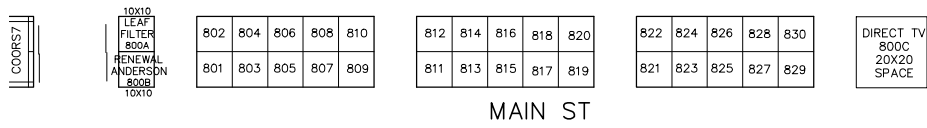

STREET CLOSURE THIS BLOCK

COMMERCE ST- WEST PARKING/LOADING LANE CLOSED 12:01AM WEDNESDAY. EAST PARKING LANE FROM 8TH -9TH FOR TRUCK PARKING.

MAIN STREET- CLOSED 12:01AM MONDAY

HOUSTON ST- EAST CURB LANE AND PARKING CURB CUTS CLOSED 12:01AM WEDNESDAY

7TH STREET- 2 NORTH LANES CLOSED 12:01AM TUESDAY. SOUTH LANES CLOSED 6:00PM THURSDAY UNTIL 6:00AM FRIDAY. SOUTH LANES REOPEN 6:00AM FRIDAY UNTIL 6:00PM. FULL CLOSURE 6:00PM FRIDAY.

8TH STREET- SOUTH CURB LANE AND PARKING CUT FROM HOUSTON TO MAIN CLOSED 12:01AM MONDAY. FULL CLOSURE 12:01AM WEDNESDAY. ACCESS TO HILTON MAINTAINED. RESTAURANT VALET RELOCATED TO 8TH STREET.

ALL STREETS REOPEN 6AM MONDAY