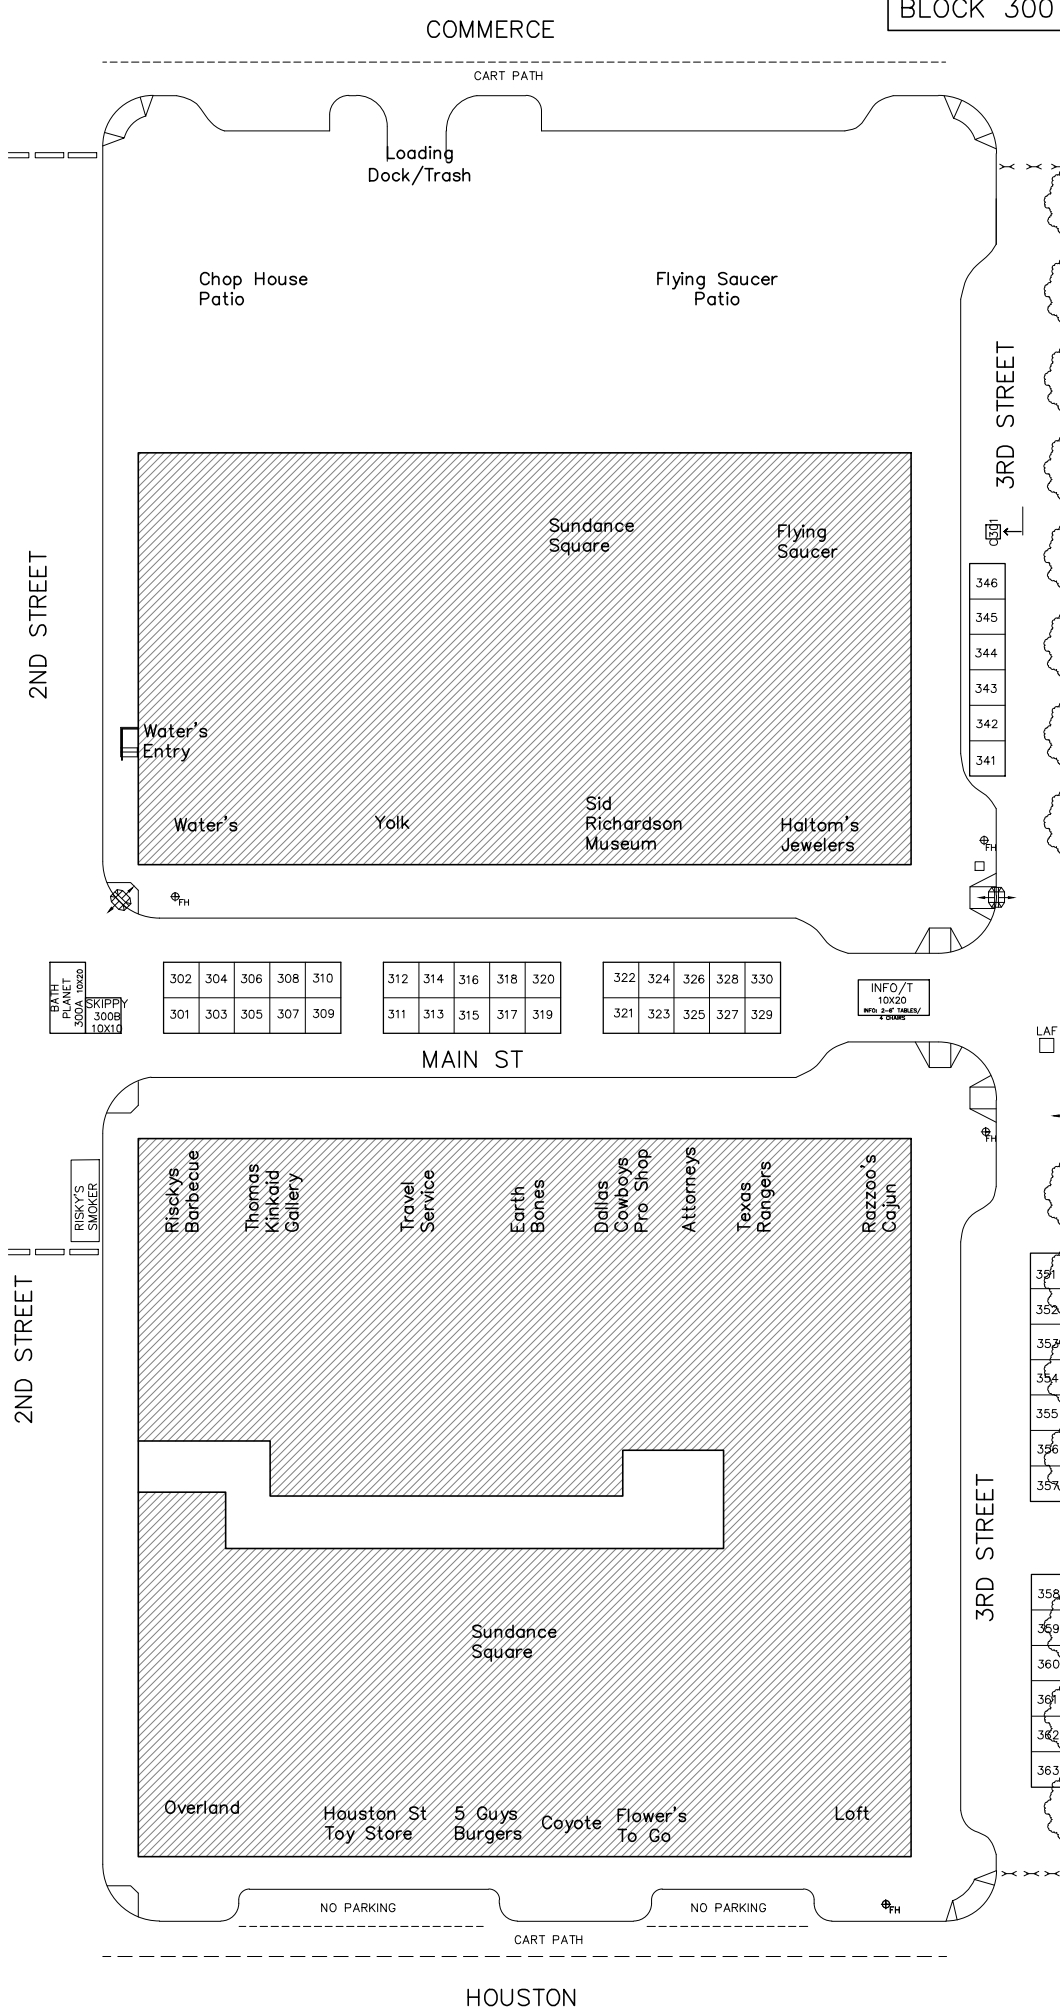

COMMERCE

BLOCK 200

MAIN ST

FORT WORTH ARTS FESTIVAL 2018
VERSION I - 11.9.17

CART PATH

STREET CLOSURE THIS BLOCK

COMMERCE ST- WEST PARKING/LOADING LANE CLOSED 12:01AM WEDNESDAY.

MAIN STREET- CLOSED 12:01AM TUESDAY

HOUSTON ST- EAST CURB LANE AND PARKING CURB CUTS CLOSED 12:01AM WEDNESDAY

1ST STREET- CLOSED 12:01AM TUESDAY
HOUSTON TO COMMERCE. ACCESS TO WORTHINGTON PARKING GARAGE MAINTAINED

2ND STREET-
HOUSTON TO COMMERCE FULL CLOSURE 12:01AM WEDNESDAY. WORTHINGTON ACCESS MAINTAINED FROM HOUSTON STREET ENTRANCE. OPEN FOR MORNING RUSH HOUR 6AM-9AM WED-FRI.

HOUSTON TO THROCKMORTON NORTH LOADING LANE CLOSED 12:01AM TUESDAY.

ALL STREETS REOPEN 6AM MONDAY

HOUSTON

- 346
- 345
- 344
- 343
- 342
- 341

- 351
- 352
- 353
- 354
- 355
- 356
- 357

- 358
- 359
- 360
- 361
- 362
- 363