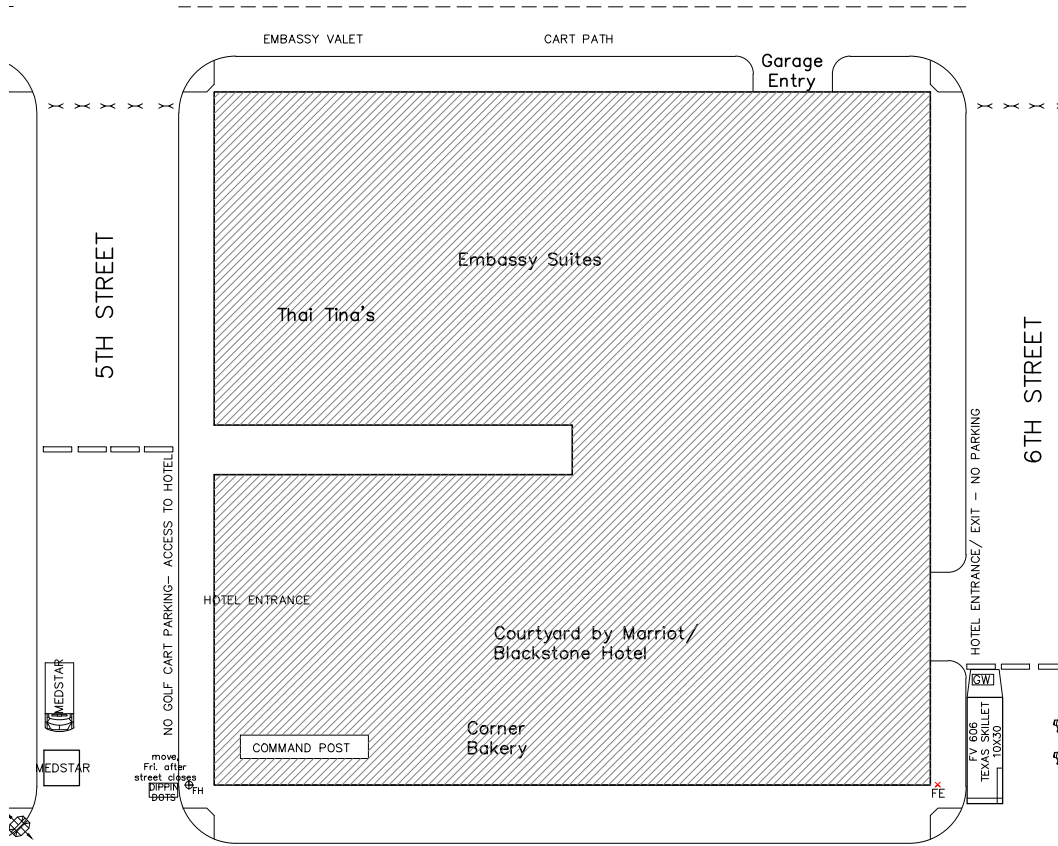

3RD STREET- CLOSED 6:00PM TUESDAY. HALTOM JEWELRY LOADING ZONE MAINTAINED

4TH STREET- CLOSED 9:00AM TUESDAY. ACCESS TO PARKING GARAGE & SCAT JAZZ LOUNGE ALLEY MAINTAINED.

ALL STREETS REOPEN 6AM MONDAY

WELLS
FARGO
500B
20X20
SPACE