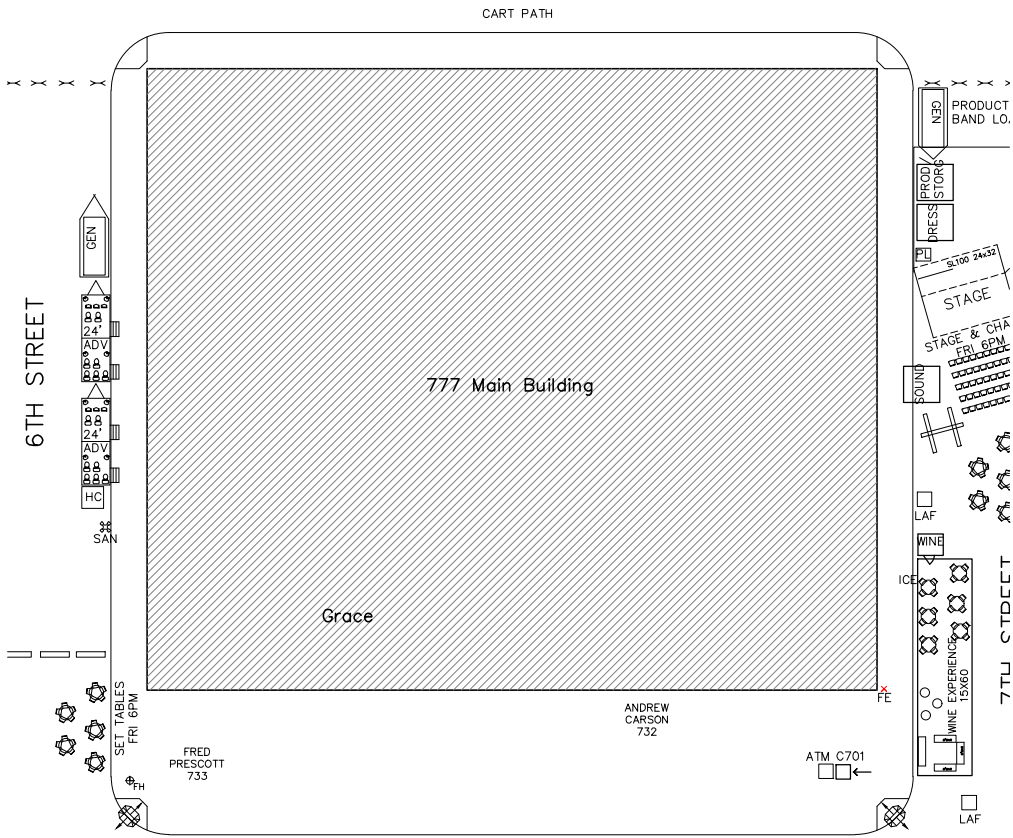

STREET CLOSURE THIS BLOCK

COMMERCE ST- WEST PARKING/LOADING LANE CLOSED 12:01AM WEDNESDAY

MAIN STREET- CLOSED 12:01AM MONDAY

HOUSTON ST- EAST CURB LANE AND PARKING CURB CUTS CLOSED 12:01AM WEDNESDAY

6TH STREET- NORTH & SOUTH PARKING LANES CLOSED 12:01AM TUESDAY. 2 CENTER LANES CLOSED 6:00PM THURSDAY UNTIL 6:00AM FRIDAY. 2 CENTER LANES REOPEN 6:00AM FRIDAY UNTIL 6:00PM. FULL CLOSURE 6:00PM FRIDAY. ACCESS TO ASHTON, CENTRAL PARKING, BLACKSTONE AND EMBASSY MAINTAINED

7TH STREET- 2 NORTH LANES CLOSED 12:01AM TUESDAY. SOUTH LANES CLOSED 6:00PM THURSDAY UNTIL 6:00AM FRIDAY. SOUTH LANES REOPEN 6:00AM FRIDAY UNTIL 6:00PM. FULL CLOSURE 6:00PM FRIDAY.

ALL STREETS REOPEN 6AM MONDAY