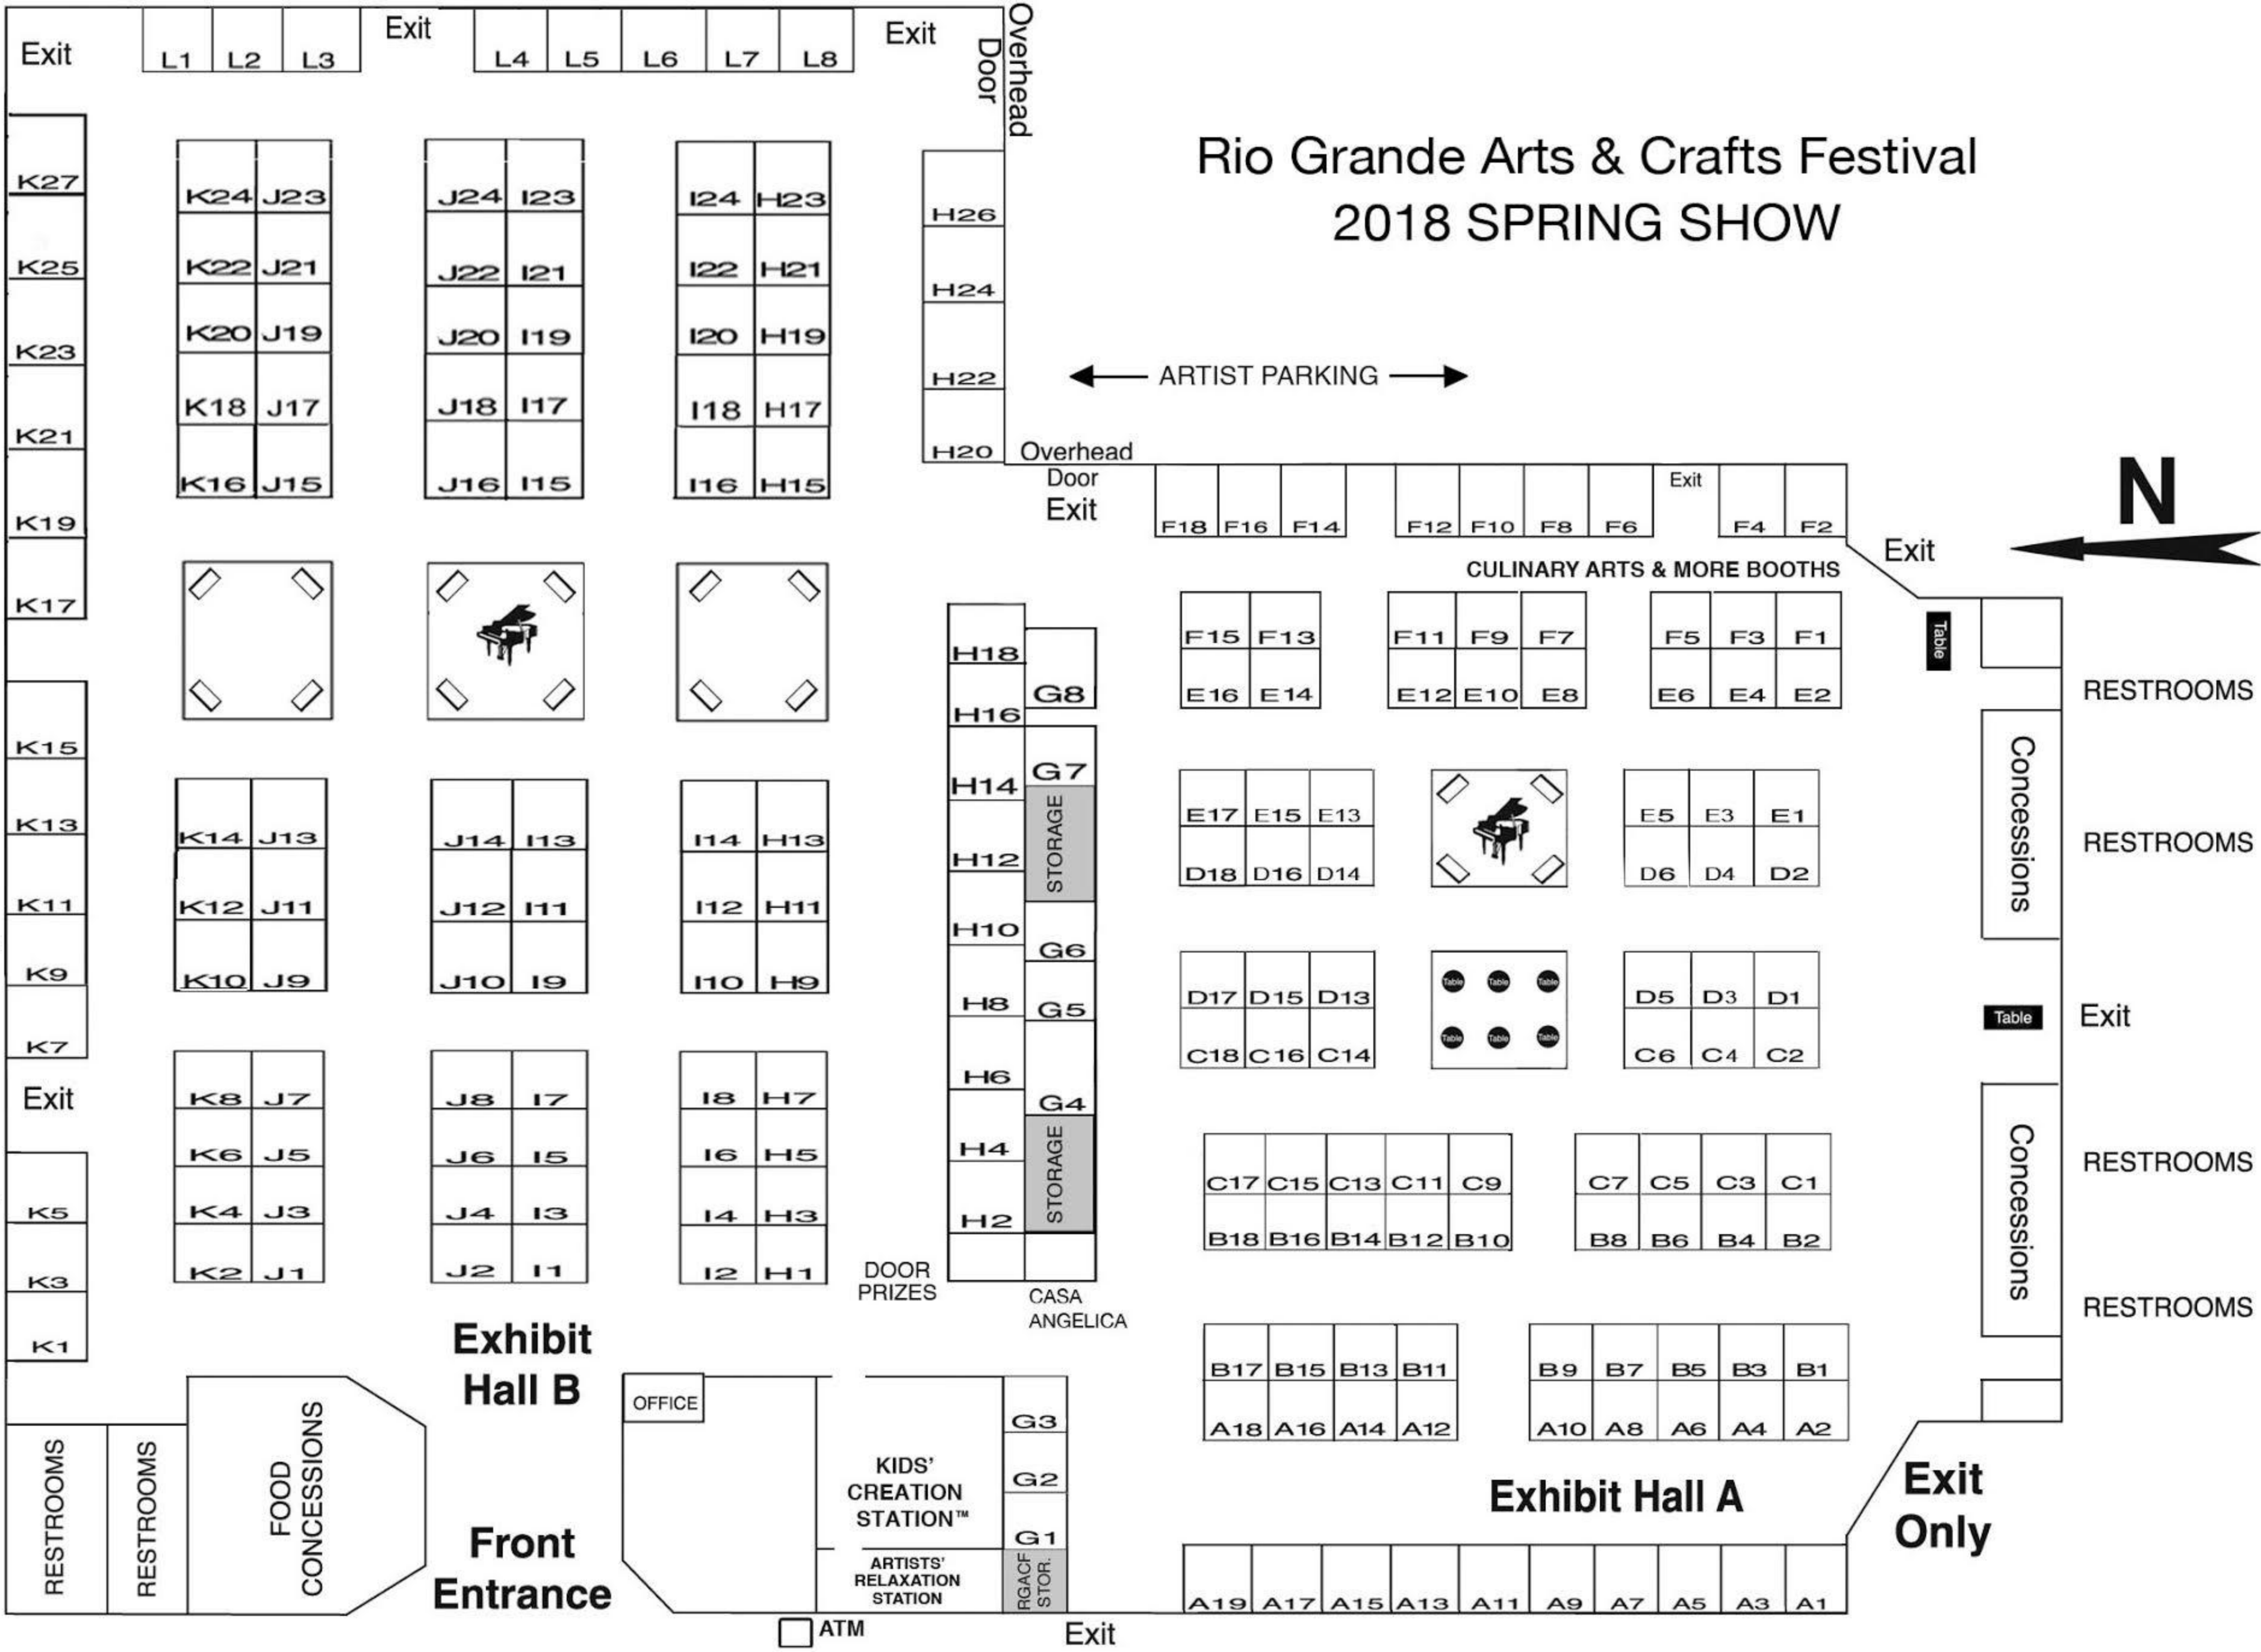

# Rio Grande Arts & Crafts Festival 2018 SPRING SHOW

← ARTIST PARKING →

**Exhibit Hall B**

**Front Entrance**

**Exhibit Hall A**

**Exit Only**

ATM

CASA ANGELICA

RESTROOMS

RESTROOMS

RESTROOMS

Concessions

Concessions

Table

Table

Exit

Exit

Overhead  
Door  
Exit

Overhead  
Door

Exit

Exit

Exit

L1 L2 L3

L4 L5 L6 L7 L8

ARTIST PARKING

Exit