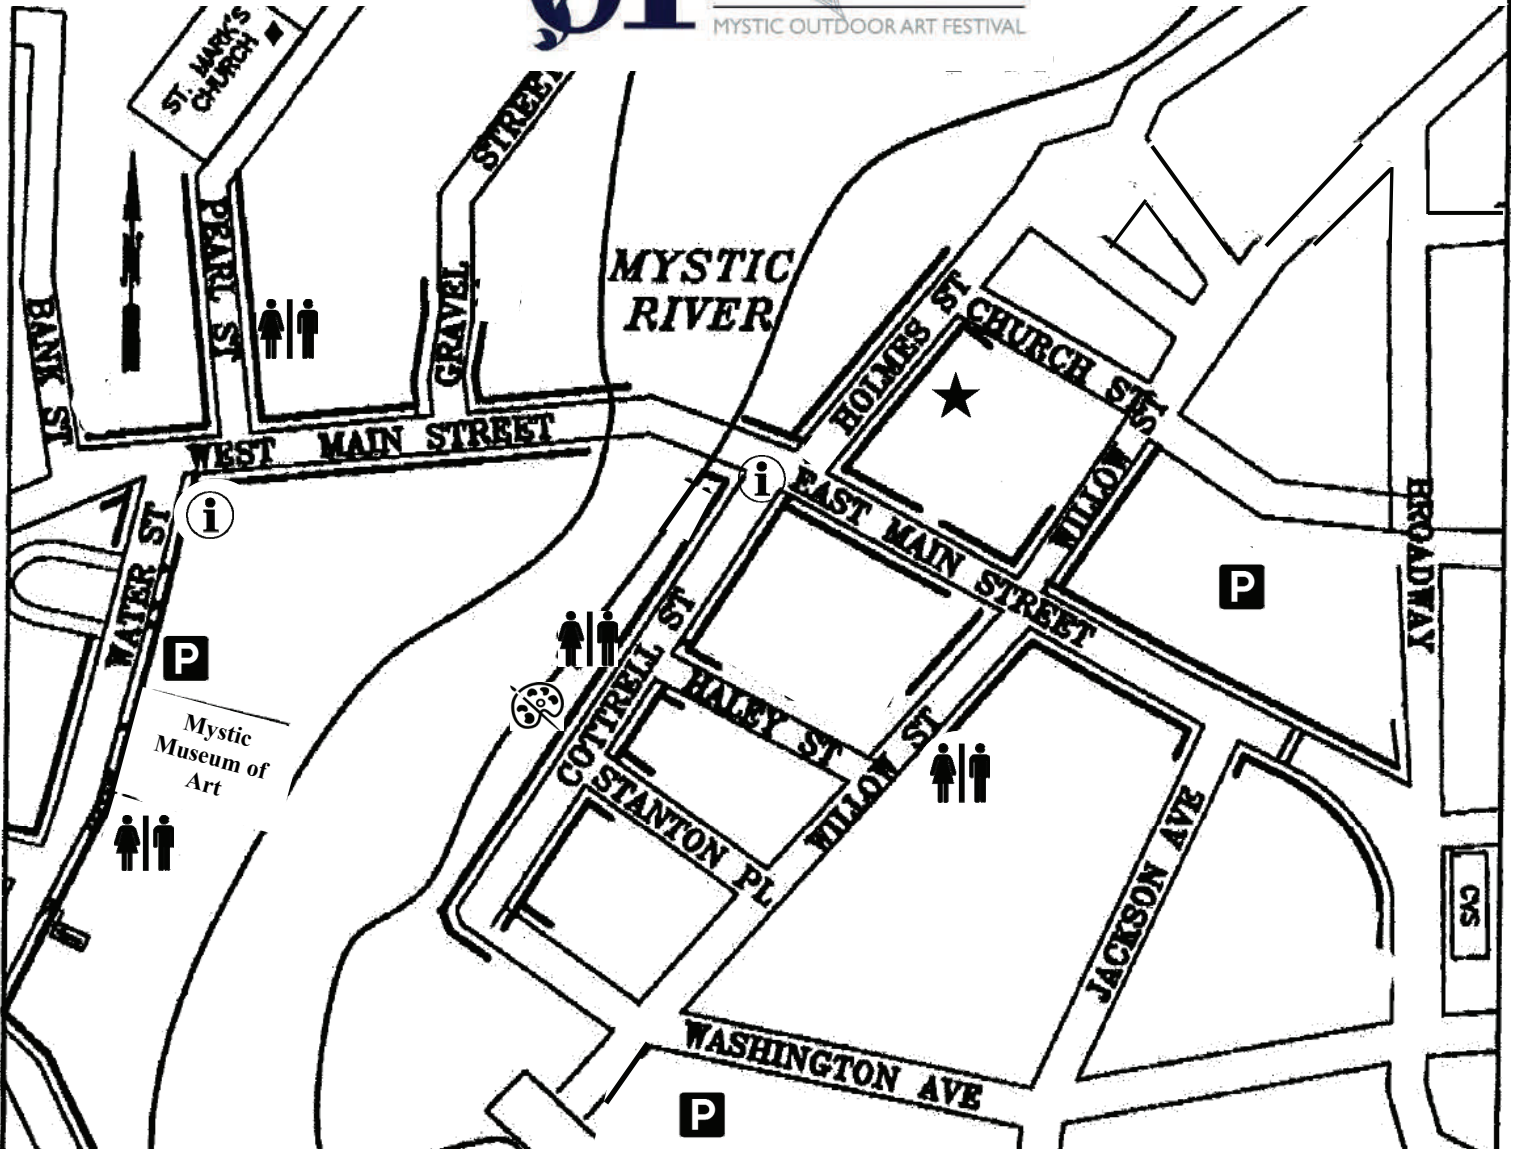

Allyn Street

Exit 89

GREATER  
**61<sup>ST</sup> MYSTIC**  
 CHAMBER OF COMMERCE  
 MYSTIC OUTDOOR ART FESTIVAL

Mystic Seaport

Exit 90

**Exhibitor Locations**

**Map Key**

Booth Numbers	Street	Map
100s	Water St.	Maps 1 & 2
200s	West Main St.	Maps 3 & 4
300s	East Main St.	Map 5, 12, 13, 14
400s	Holmes St.	Map 6 & 7
500s	Cottrell St.	Maps 8 & 9
600s	Willow St.	Map 11
700s	Jackson St.	Map 13
Emerging Student Artists	Washington St.	Map 10

- Paid Parking 
- Art Fest Volunteer HQ at Mystic River Yacht Club 
- Restrooms 
- Information Booth 
- Children's Art Park 

**61st Annual Mystic Outdoor Art Festival**  
**August 11th and 12th, 2018**

*\*Mapping is NOT to scale*