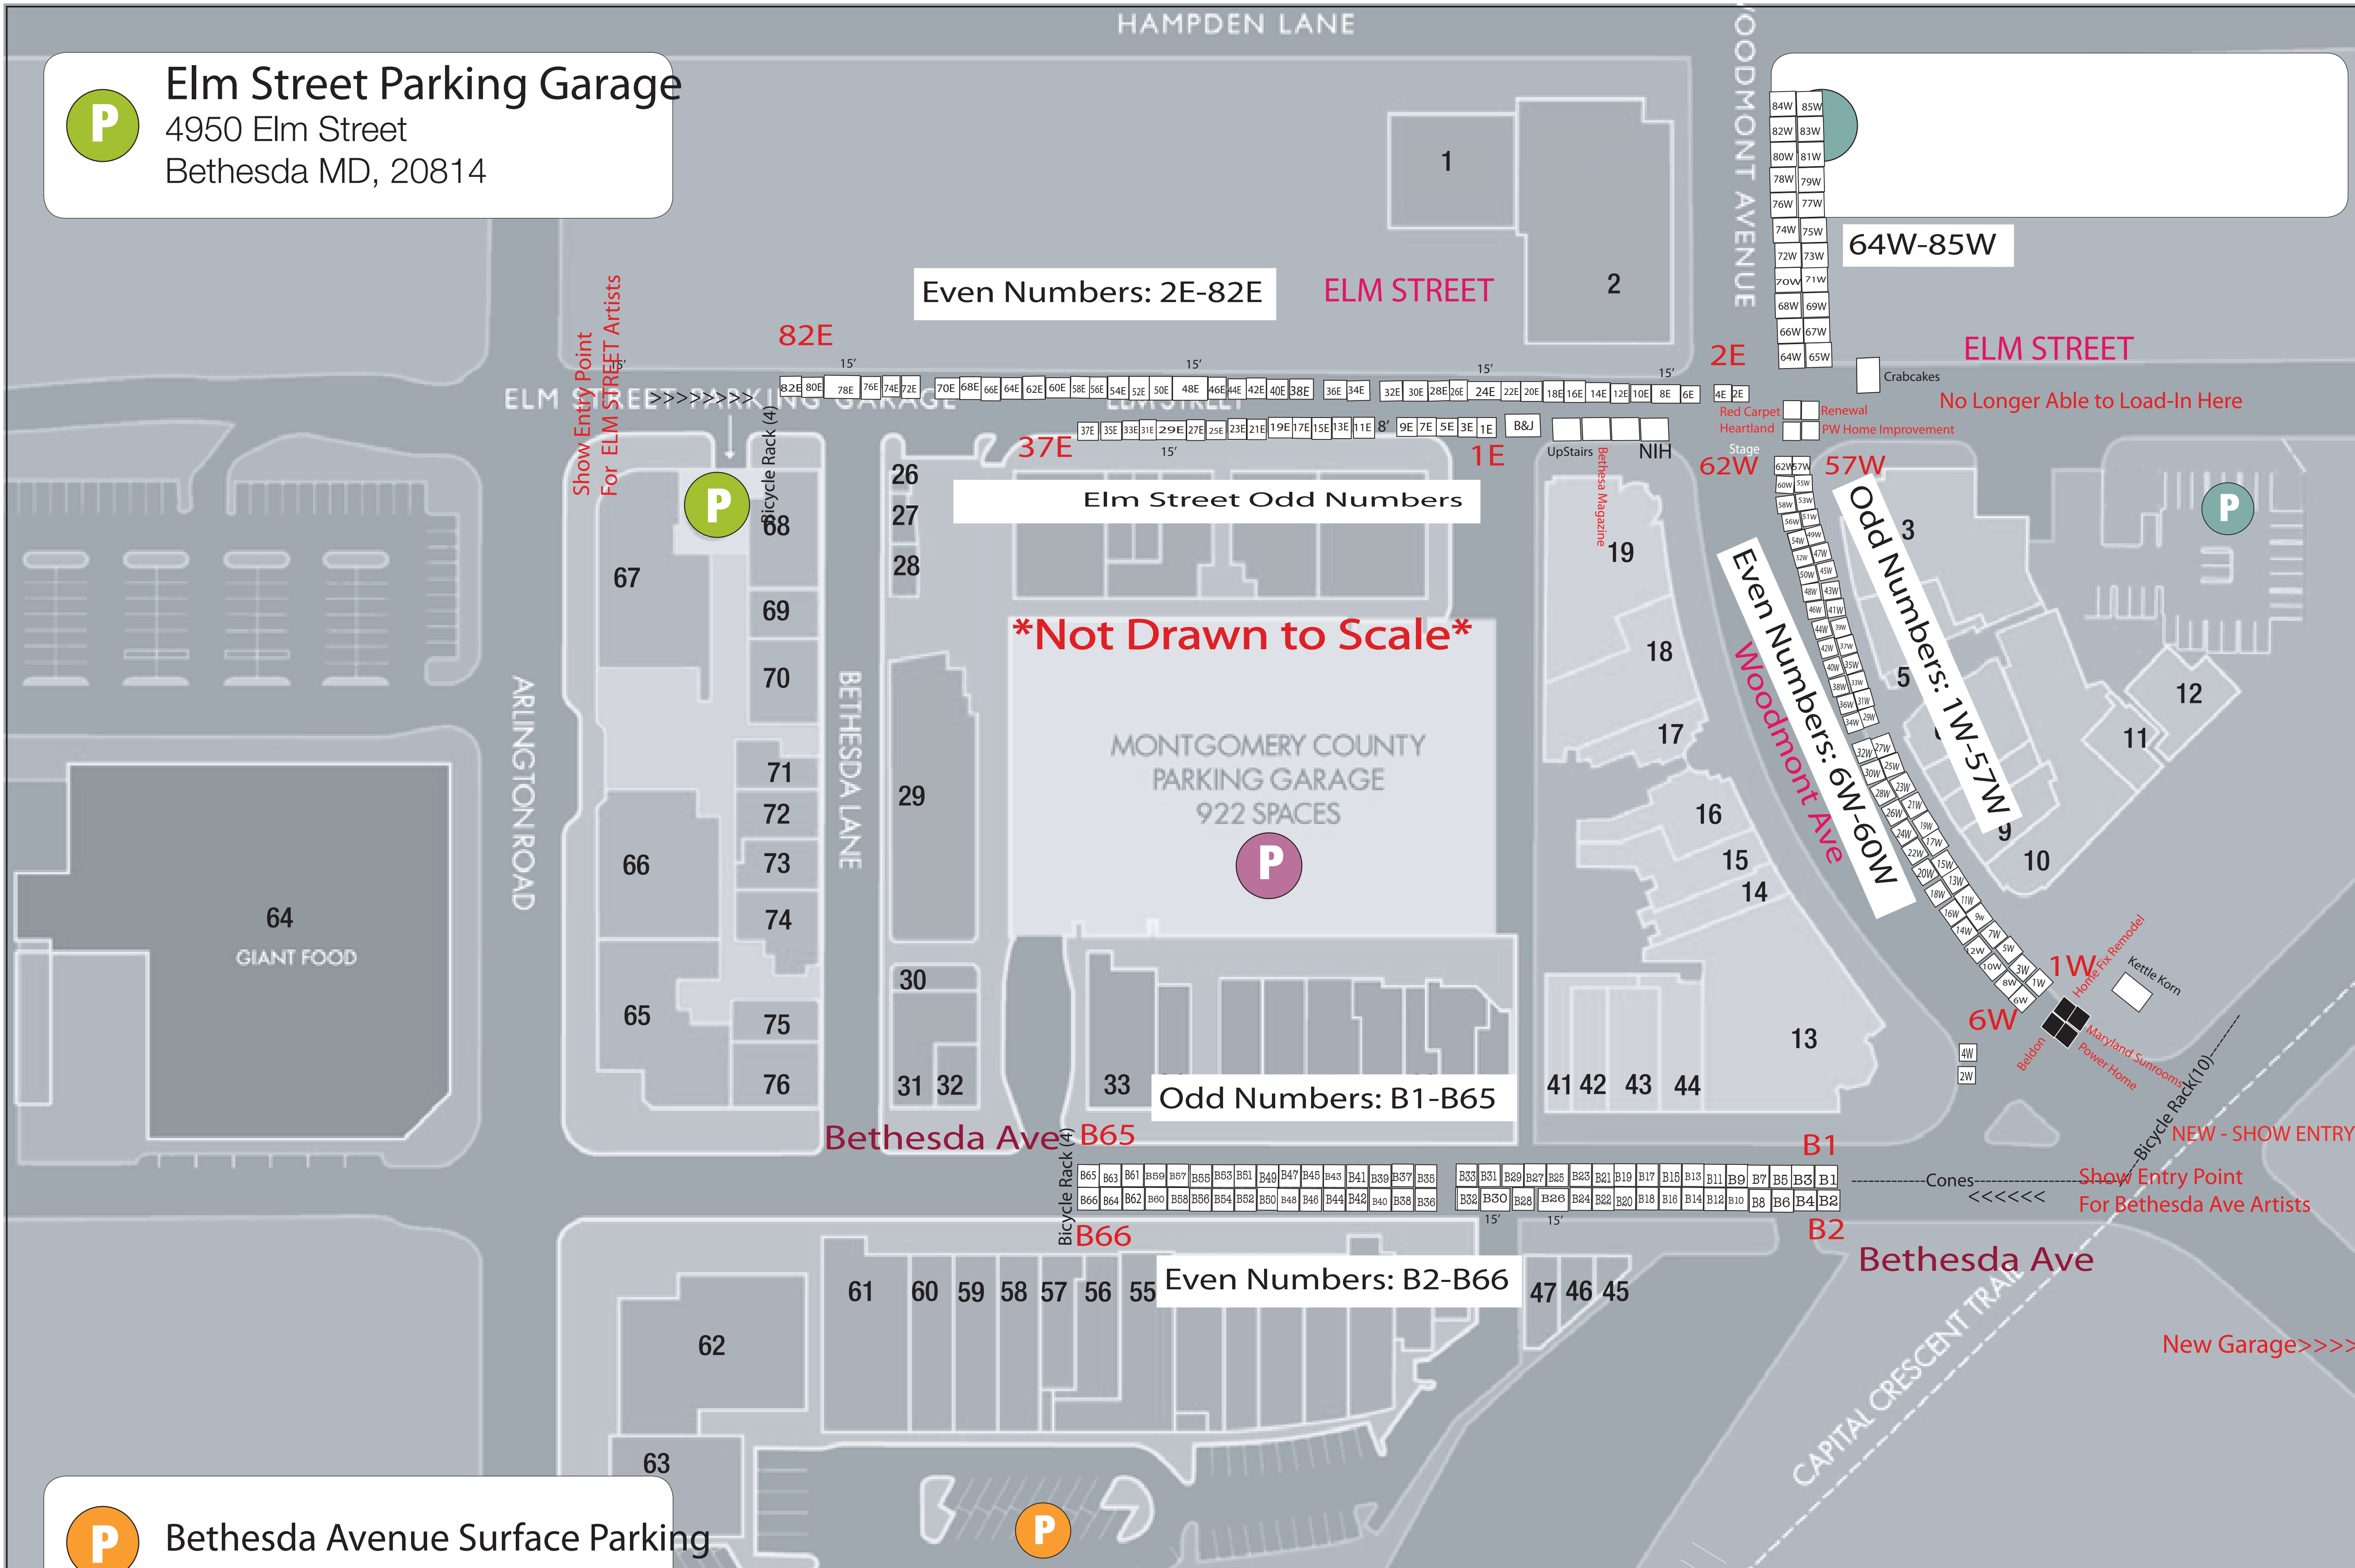

P Elm Street Parking Garage
 4950 Elm Street
 Bethesda MD, 20814

P Bethesda Avenue Surface Parking

Road Closed at 355

NEW - SHOW ENTRY POINT

Show Entry Point For Bethesda Ave Artists

New Garage >>>>>>