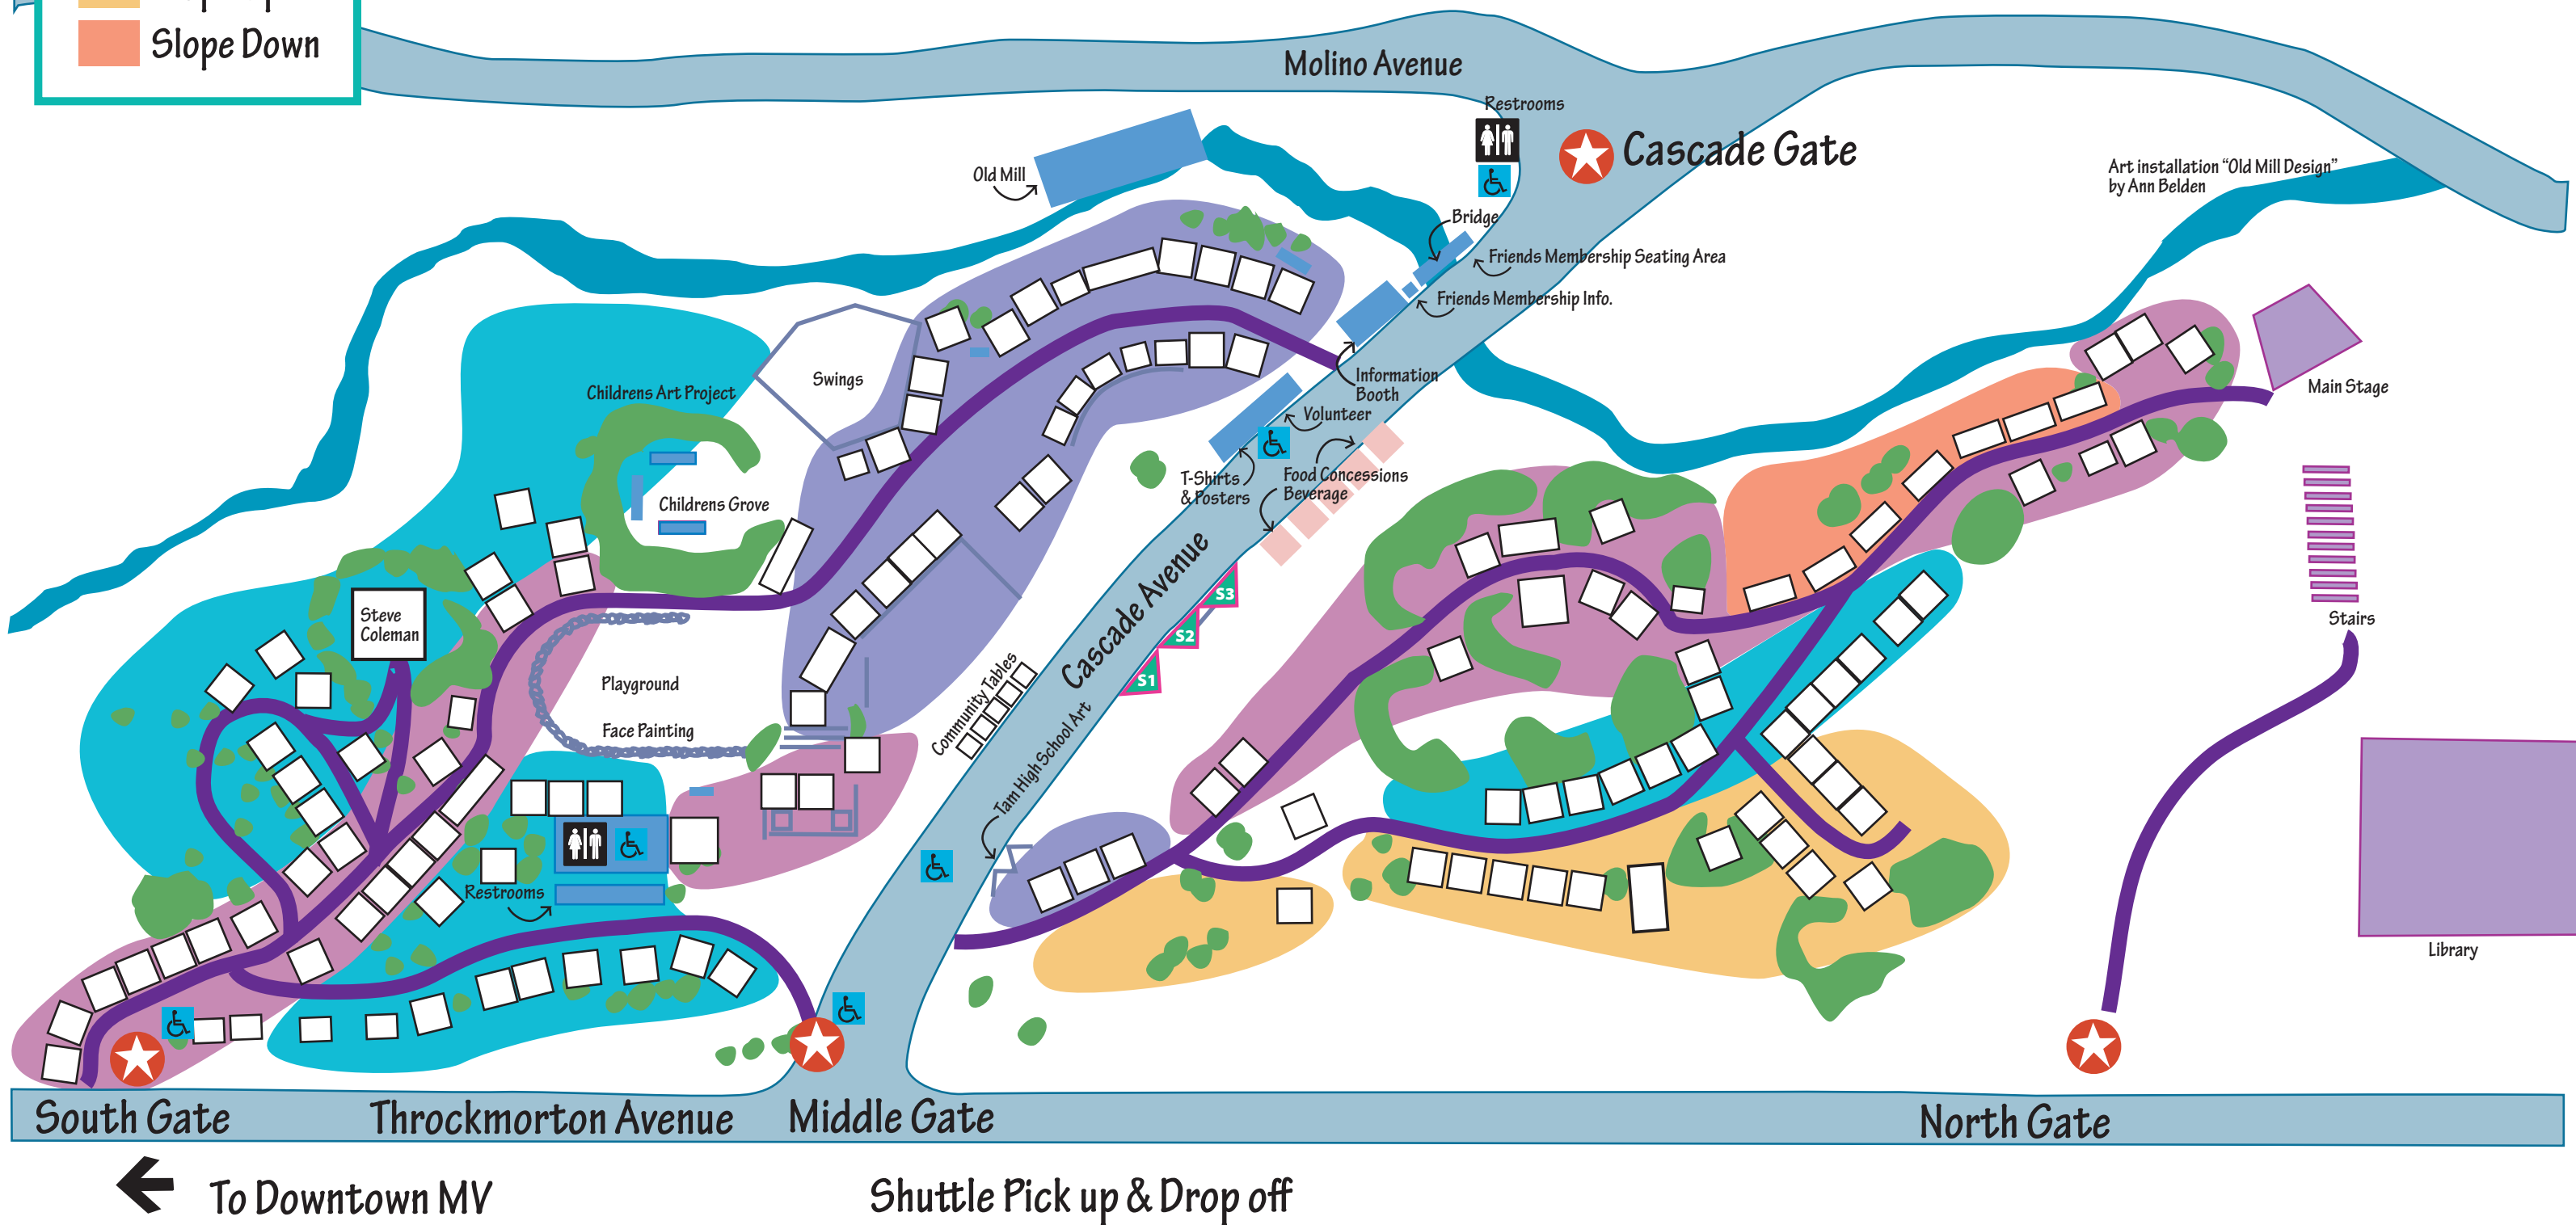

TERRAIN

- Premium
- Primary
- Standard
- Slope Up
- Slope Down

# Mill Valley Fall Arts Festival Map, 2018

## Old Mill Park, Mill Valley, California

← To Downtown MV

Shuttle Pick up & Drop off