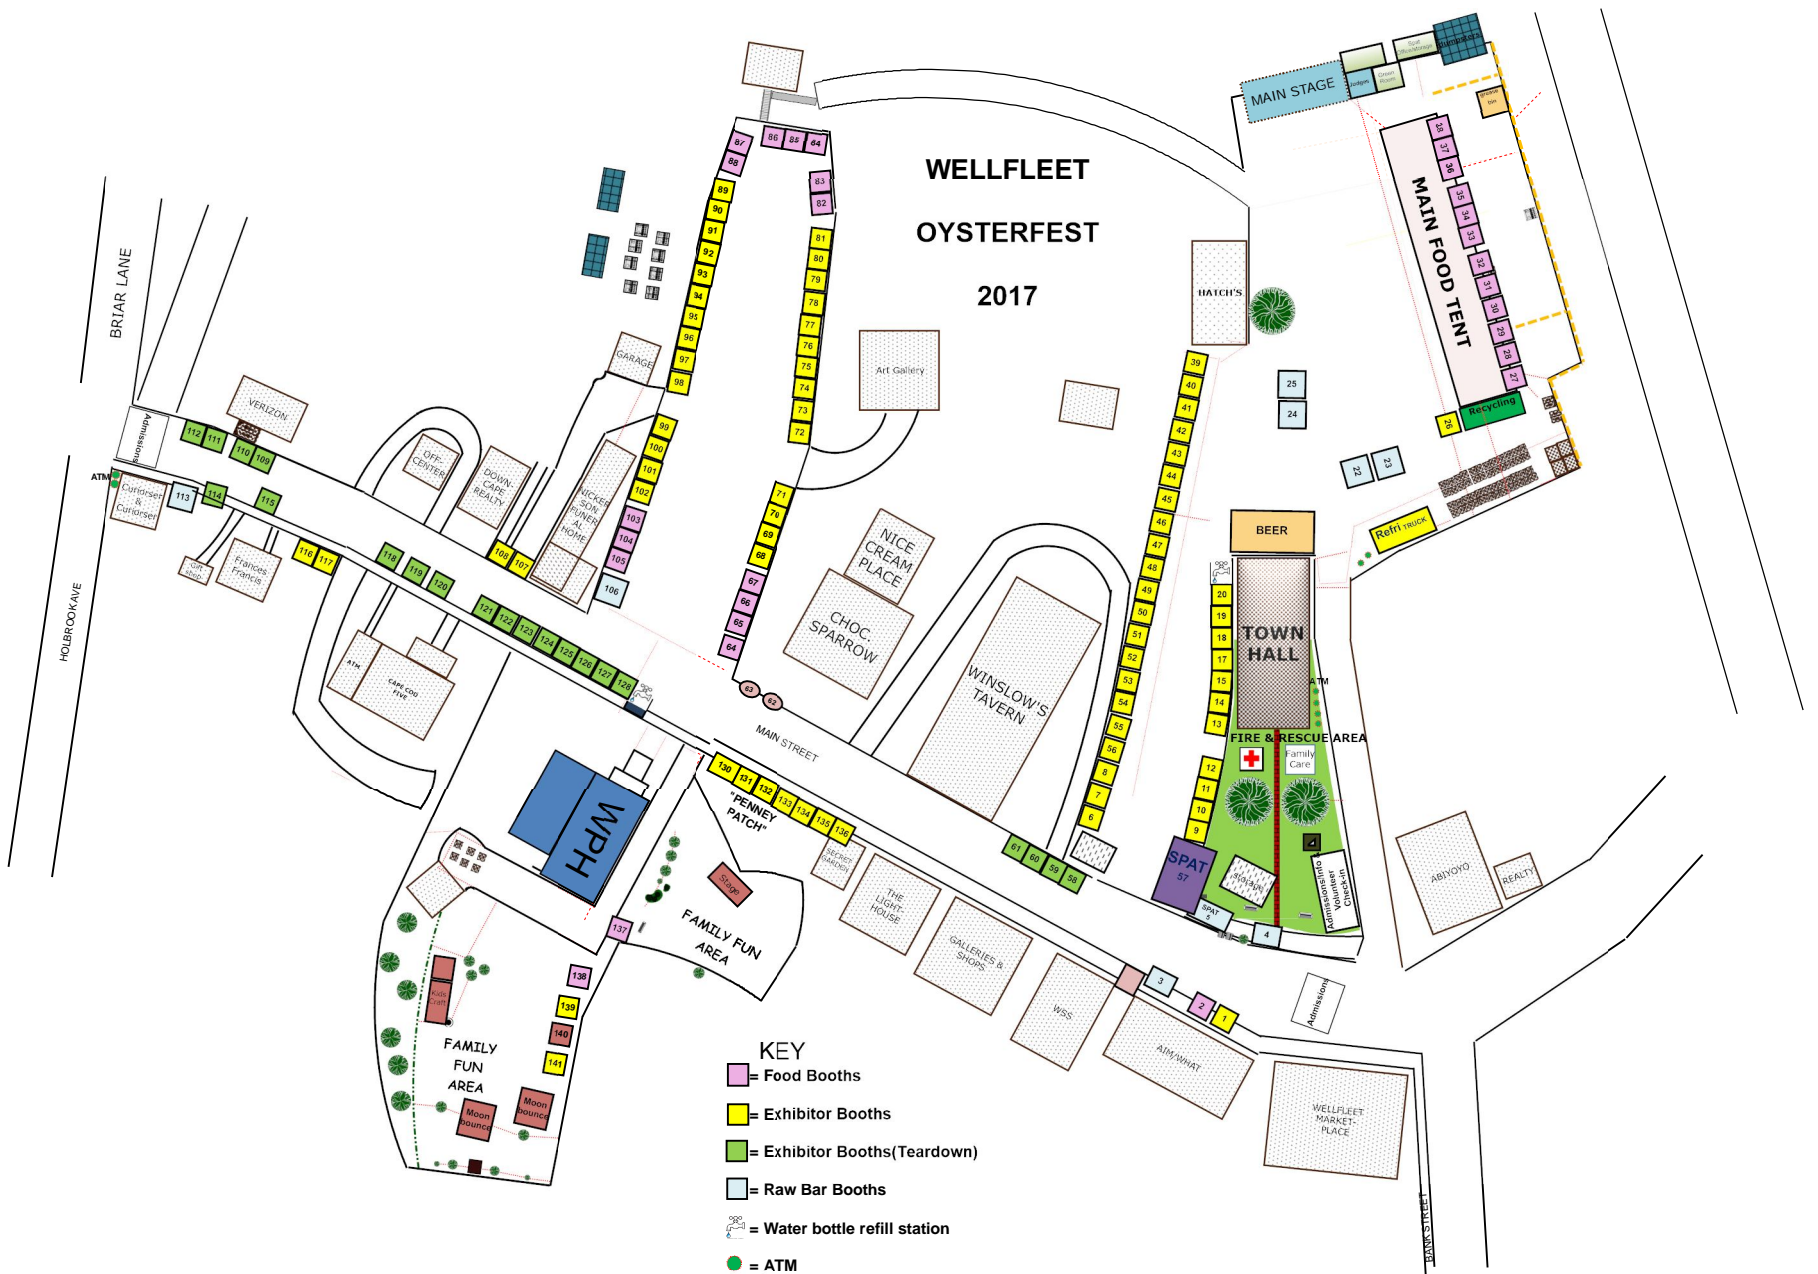

WELLFLEET OYSTERFEST 2017

- KEY**
- = Food Booths
 - = Exhibitor Booths
 - = Exhibitor Booths(Teardown)
 - = Raw Bar Booths
 - = Water bottle refill station
 - = ATM
 - = PORTABLE TOILET
 - = GENERATOR
 - = PORTABLE HANDWASH SINK