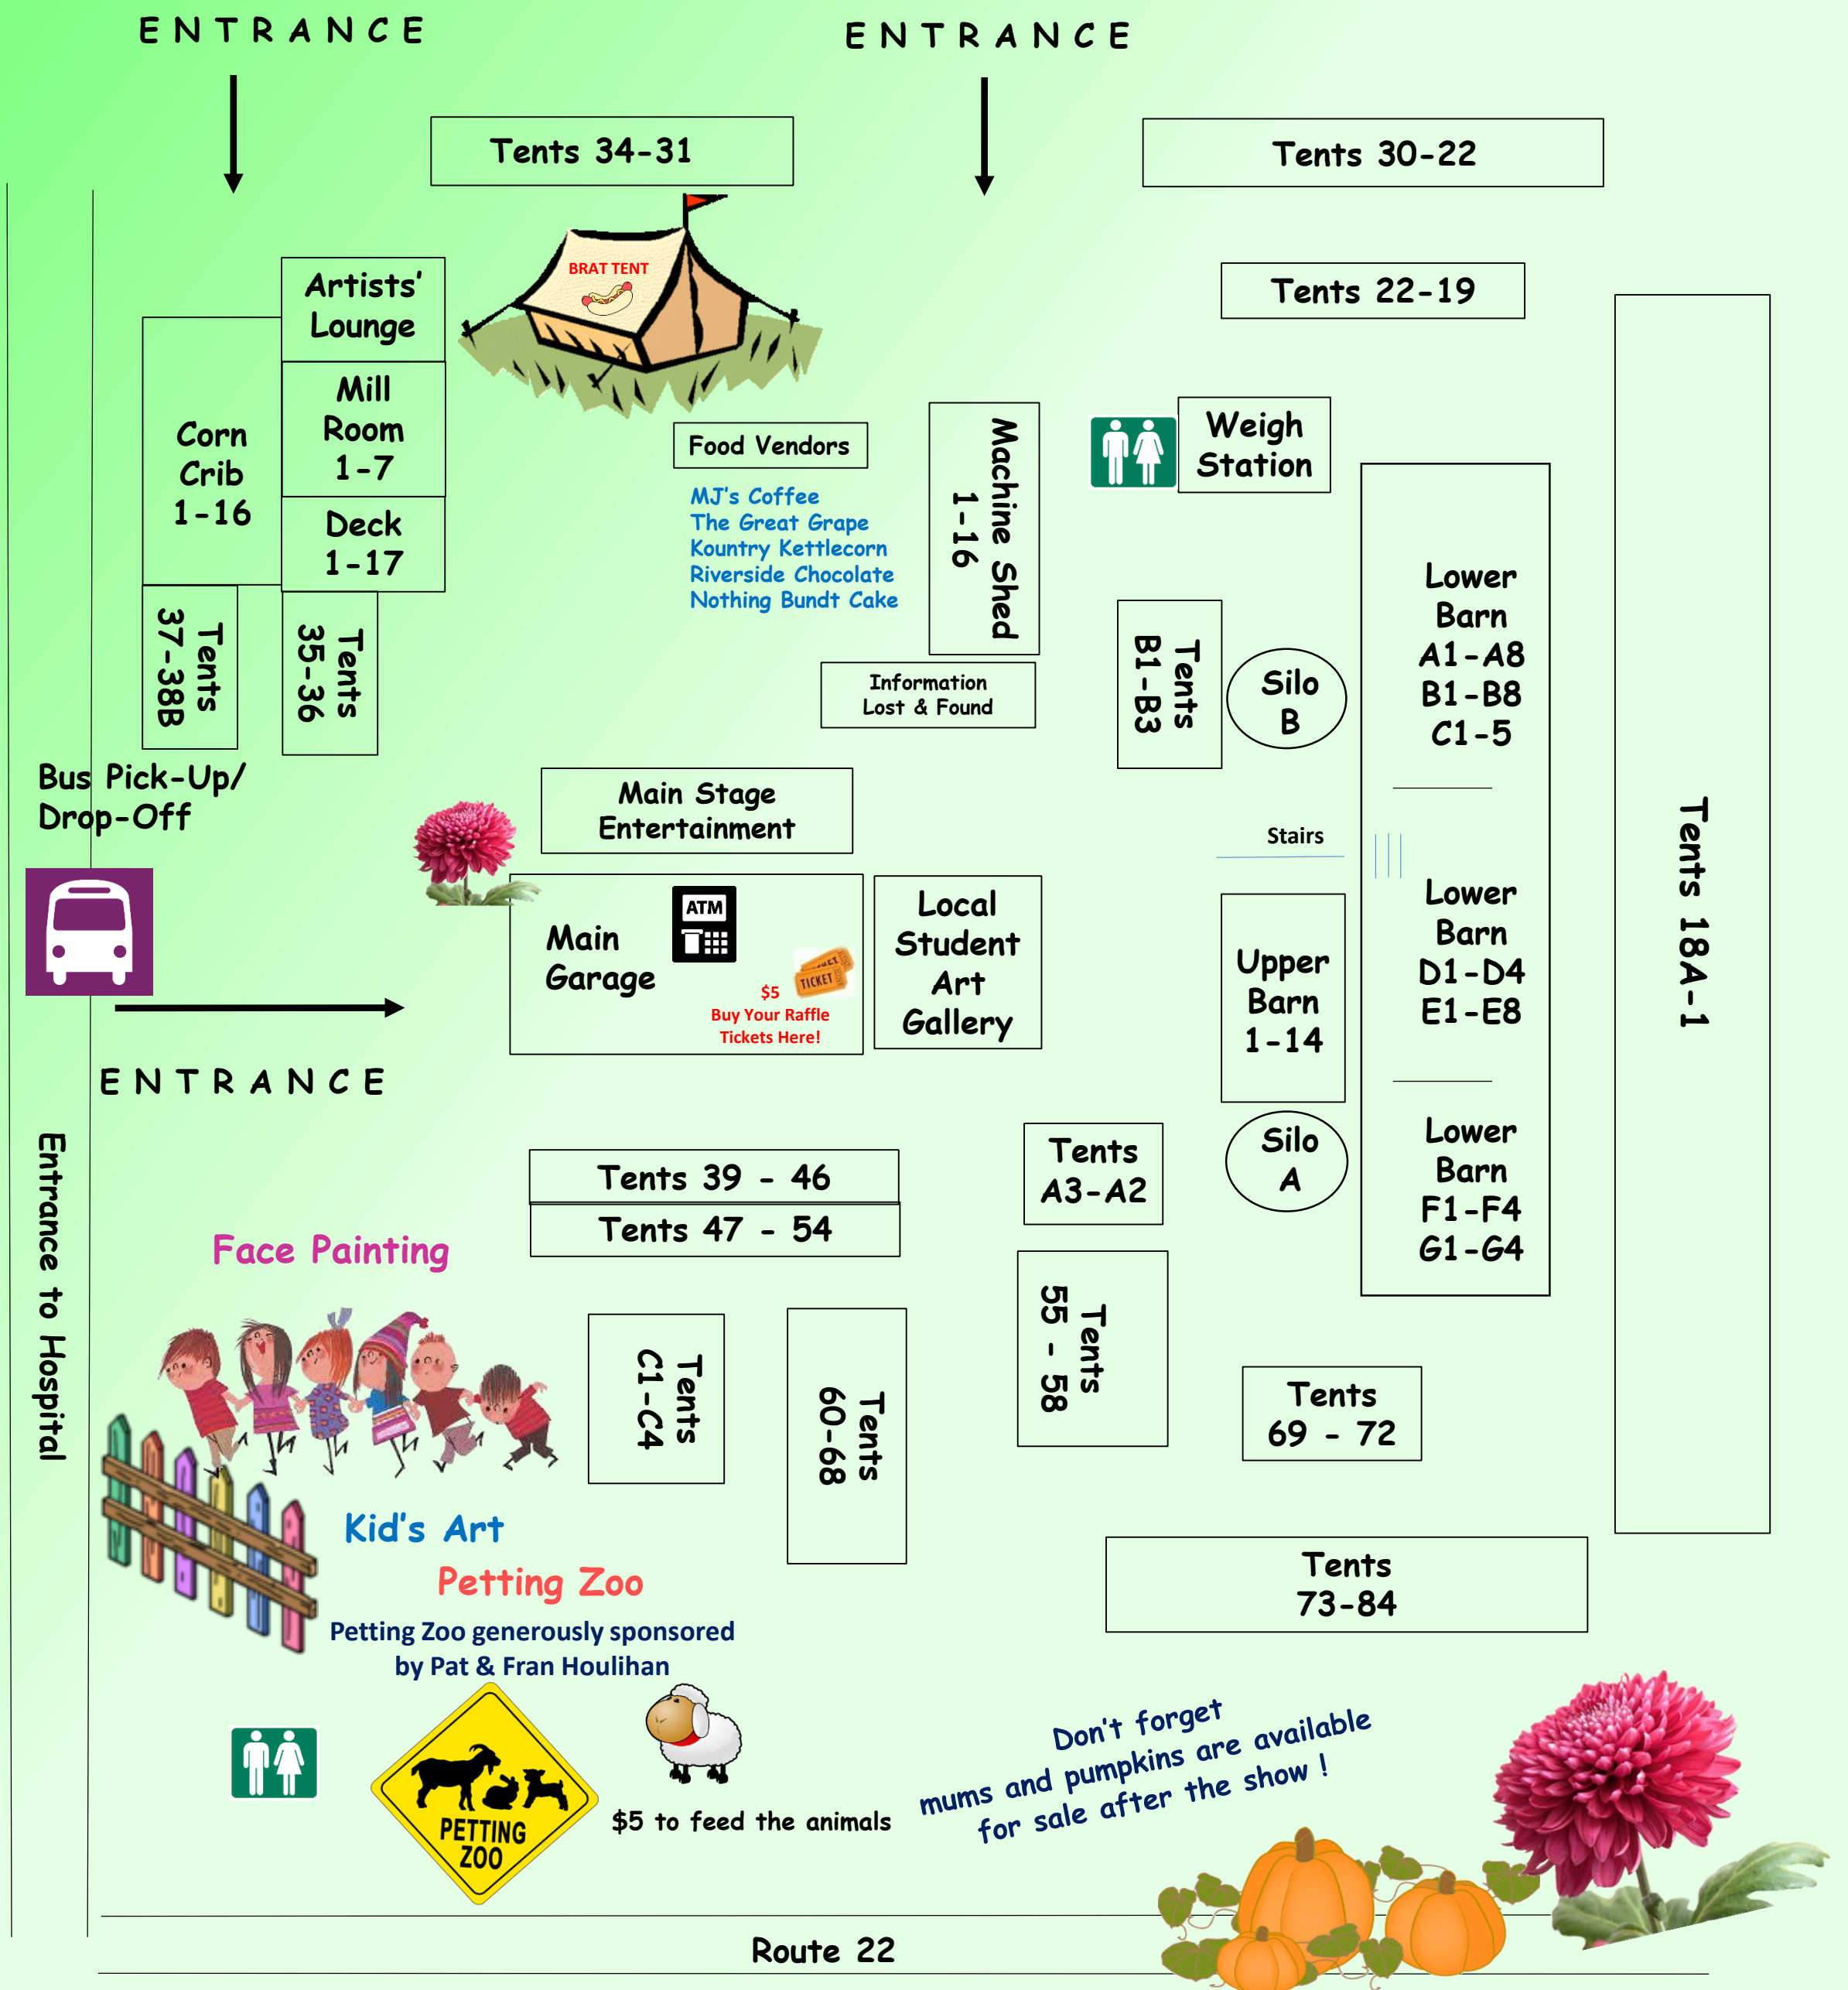

# Art in the Barn Map of Grounds

Remember to Participate in the Raffle Which Are Donations From Our Artists!

The raffle table is located in the Main Garage

Drawings to take place hourly. Winners need not be present.