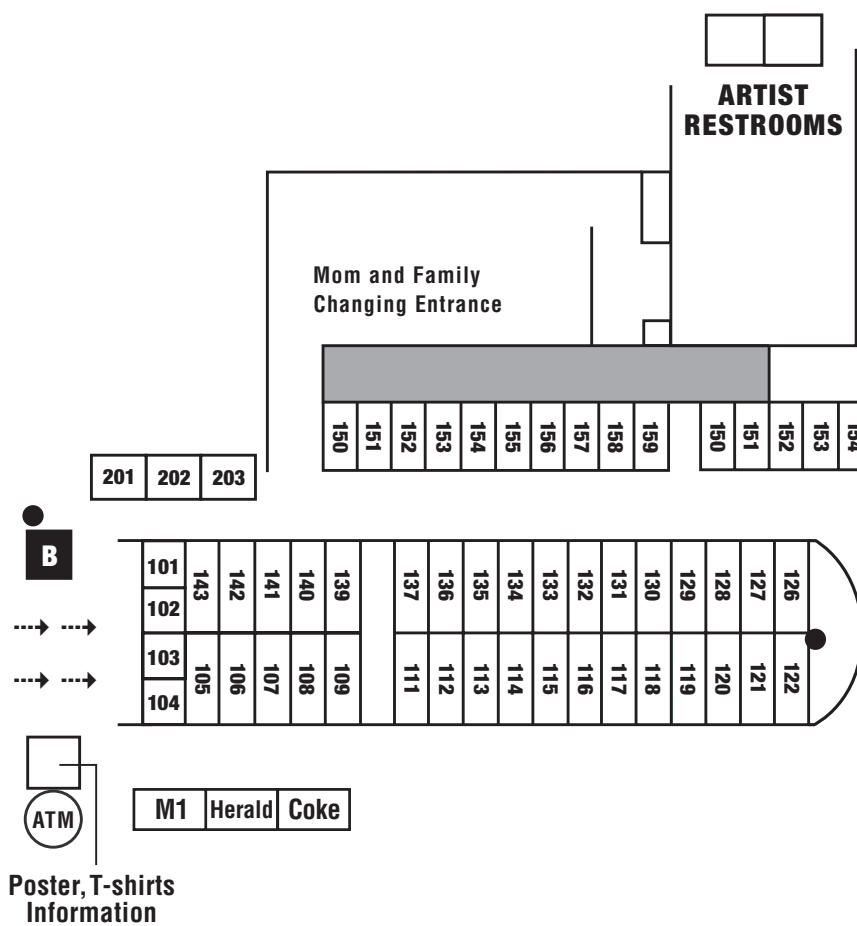

ENTRANCE
MCFARLANE ROAD

FOOD COURT

Coke

ENGLISH TEA ROOM

RESTROOMS

STAGE

Music Makers
Oak Grove
Pavilion

ART 4 KIDS ZONE

ENTRANCE
MAIN HIGHWAY

ATM

EXIT