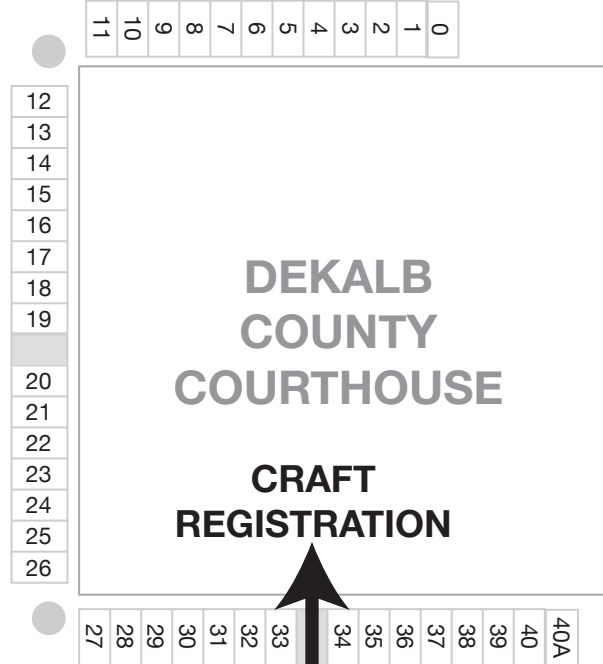

SMITHVILLE FIDDLERS' JAMBOREE

AND CRAFTS FESTIVAL

Official Craft Map

Emma Adkins, Director of Crafts
 smithvillejamboreecrafts@gmail.com
 eadkins@smithvillejamboree.com
 www.smithvillejamboree.com

WEST WALNUT STREET - RETAIL

WEST MAIN STREET

WEST MARKET STREET

AROUND THE SQUARE