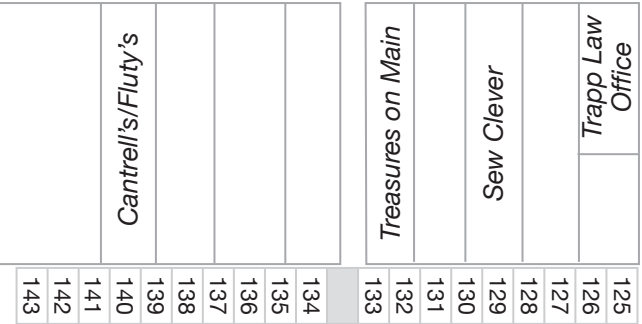

WEST MAIN STREET

WEST MARKET STREET