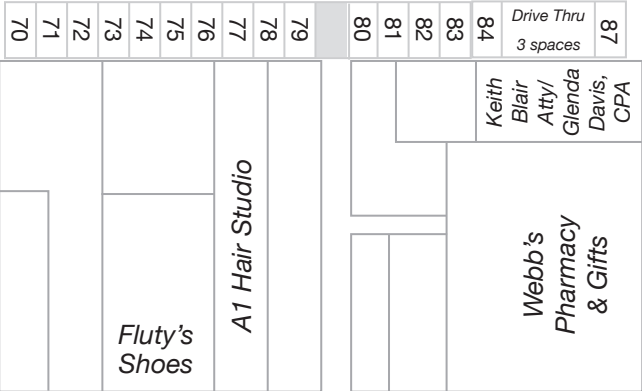

SMITHVILLE FIDDLERS' JAMBOREE

AND CRAFTS FESTIVAL

Official Craft Map

Emma Adkins, Director of Crafts
 smithvillejamboreecrafts@gmail.com
 eadkins@smithvillejamboree.com
 www.smithvillejamboree.com

WEST WALNUT STREET - RETAIL

WEST MAIN STREET

WEST MARKET STREET

AROUND THE SQUARE