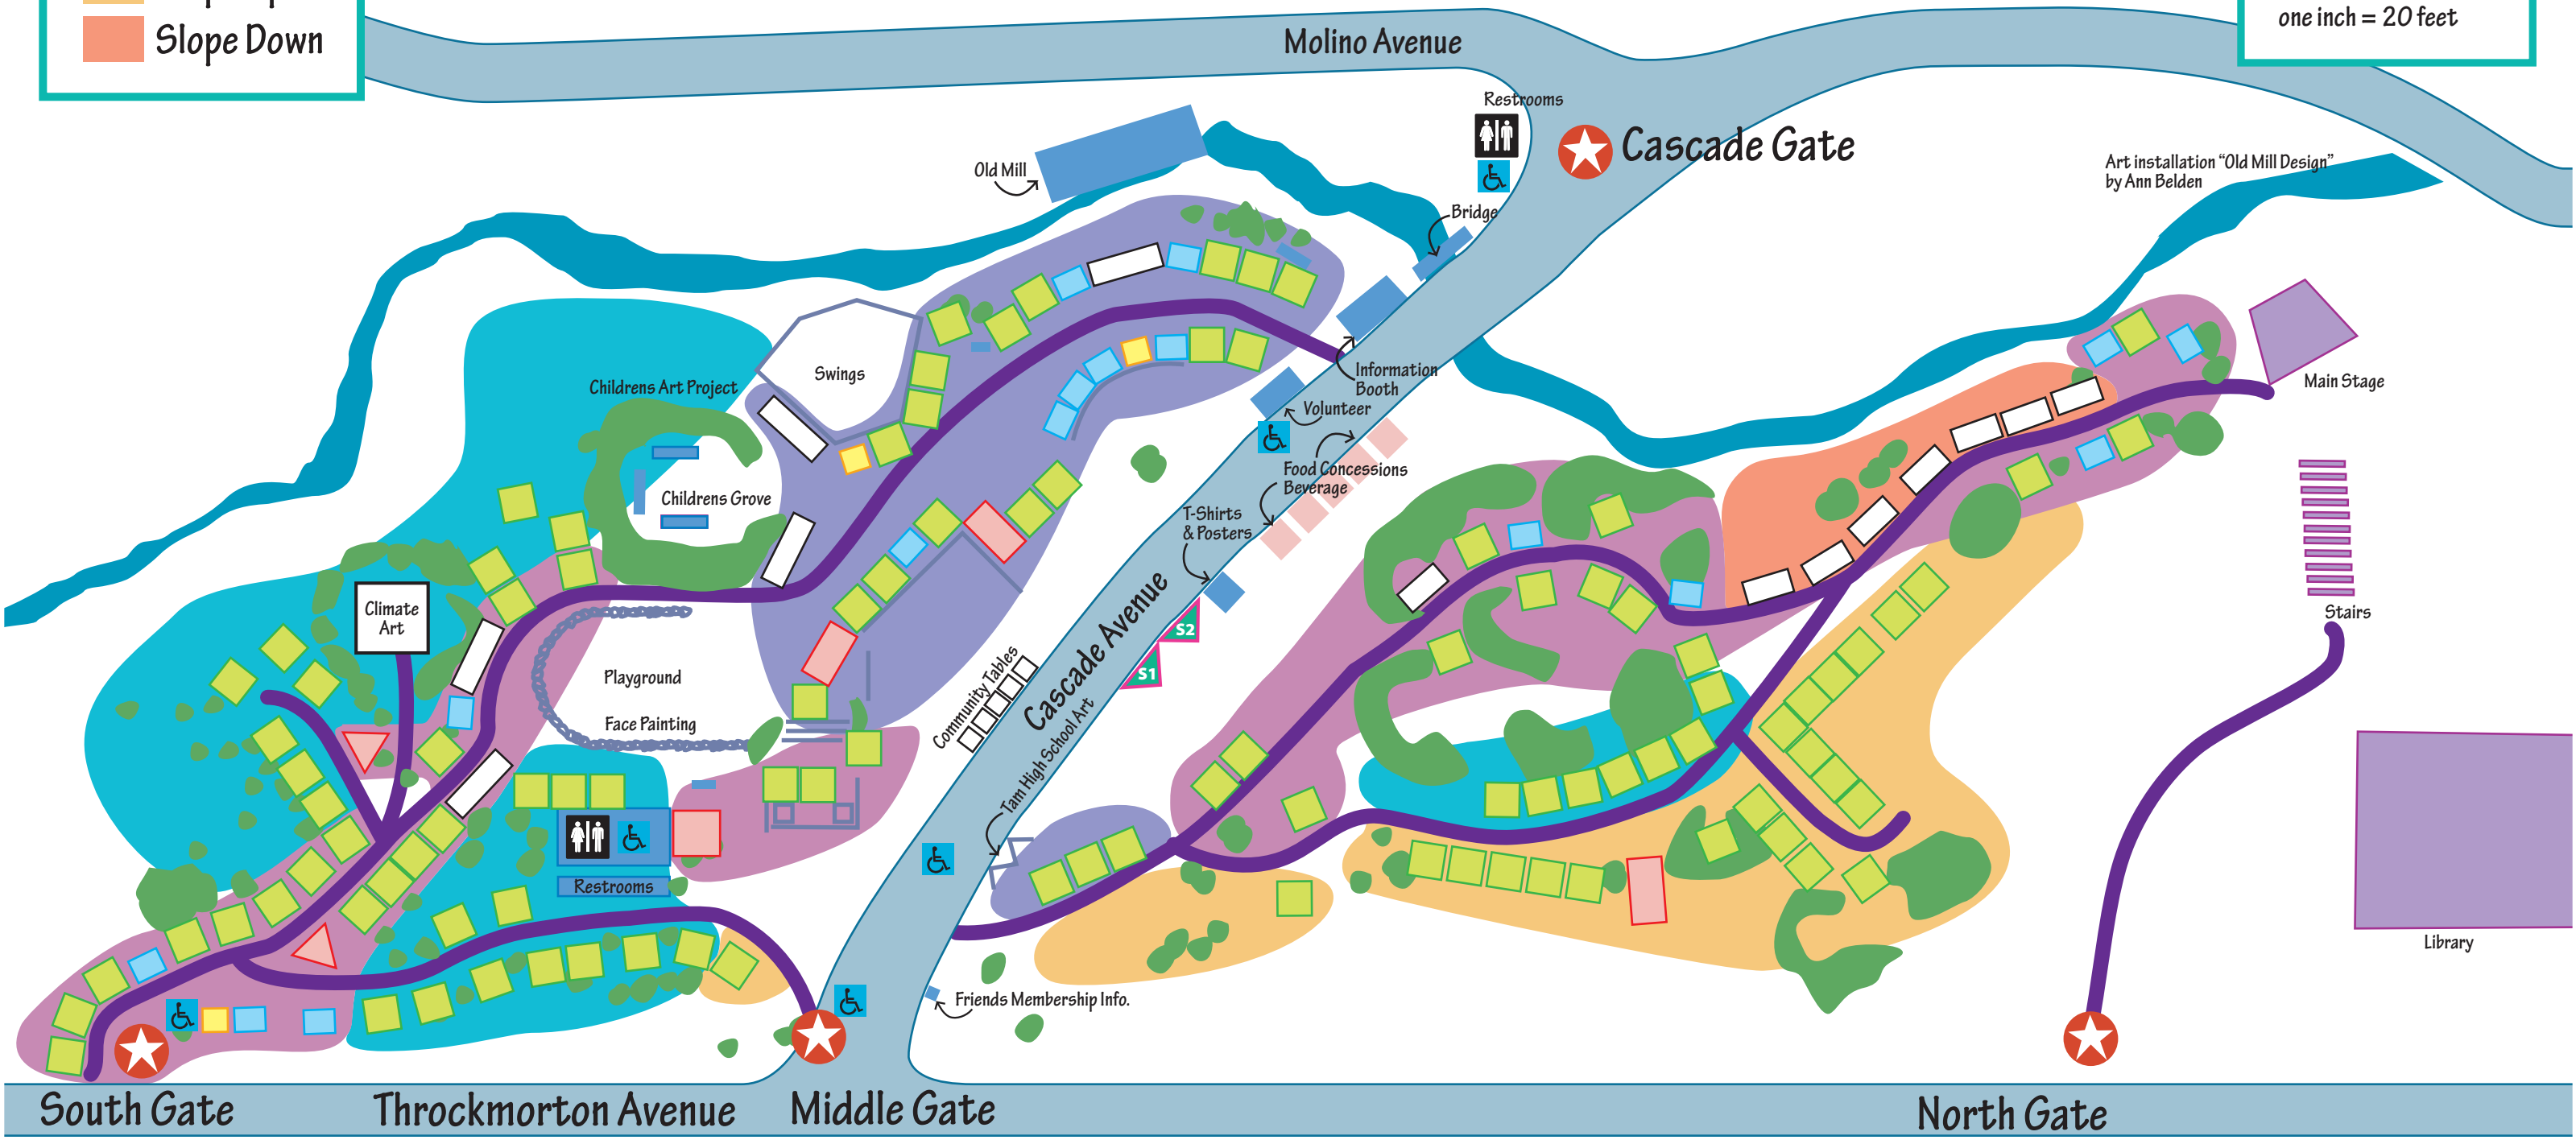

Mill Valley Fall Arts Festival Map, 2019

Old Mill Park, Mill Valley, California

TERRAIN

- Premium
- Primary
- Standard
- Slope Up
- Slope Down

Booth Sizes

- Oversize
 - 10x10
 - 8x10
 - 8x8
 - Long&Narrow LN
- one inch = 20 feet

South Gate

Throckmorton Avenue

Middle Gate

North Gate

← To Downtown MV

Shuttle Pick up & Drop off