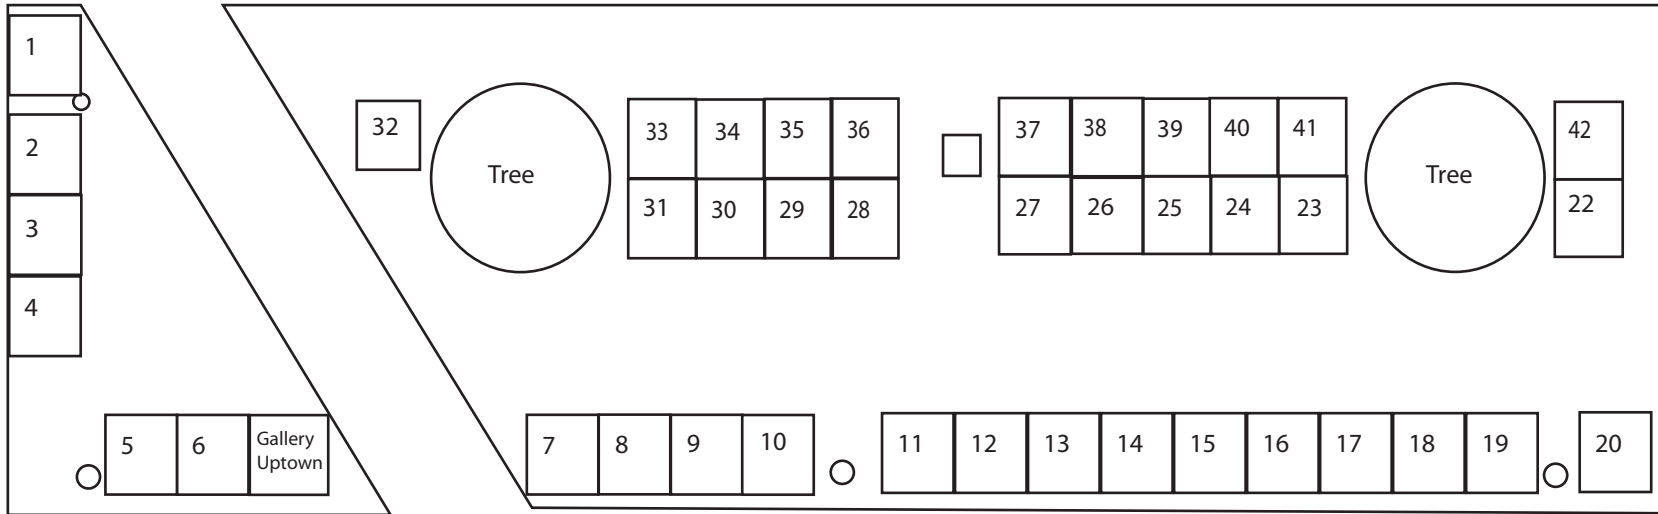

Marina Docks/Grand River

Boardwalk

Waterfront Stadium

Restrooms

Artist Parking

Artist Parking

Artist Parking

City Marina Parking Lot

Customer Parking

Customer Parking

Harbor Drive

Columbus Ave

Artist Parking