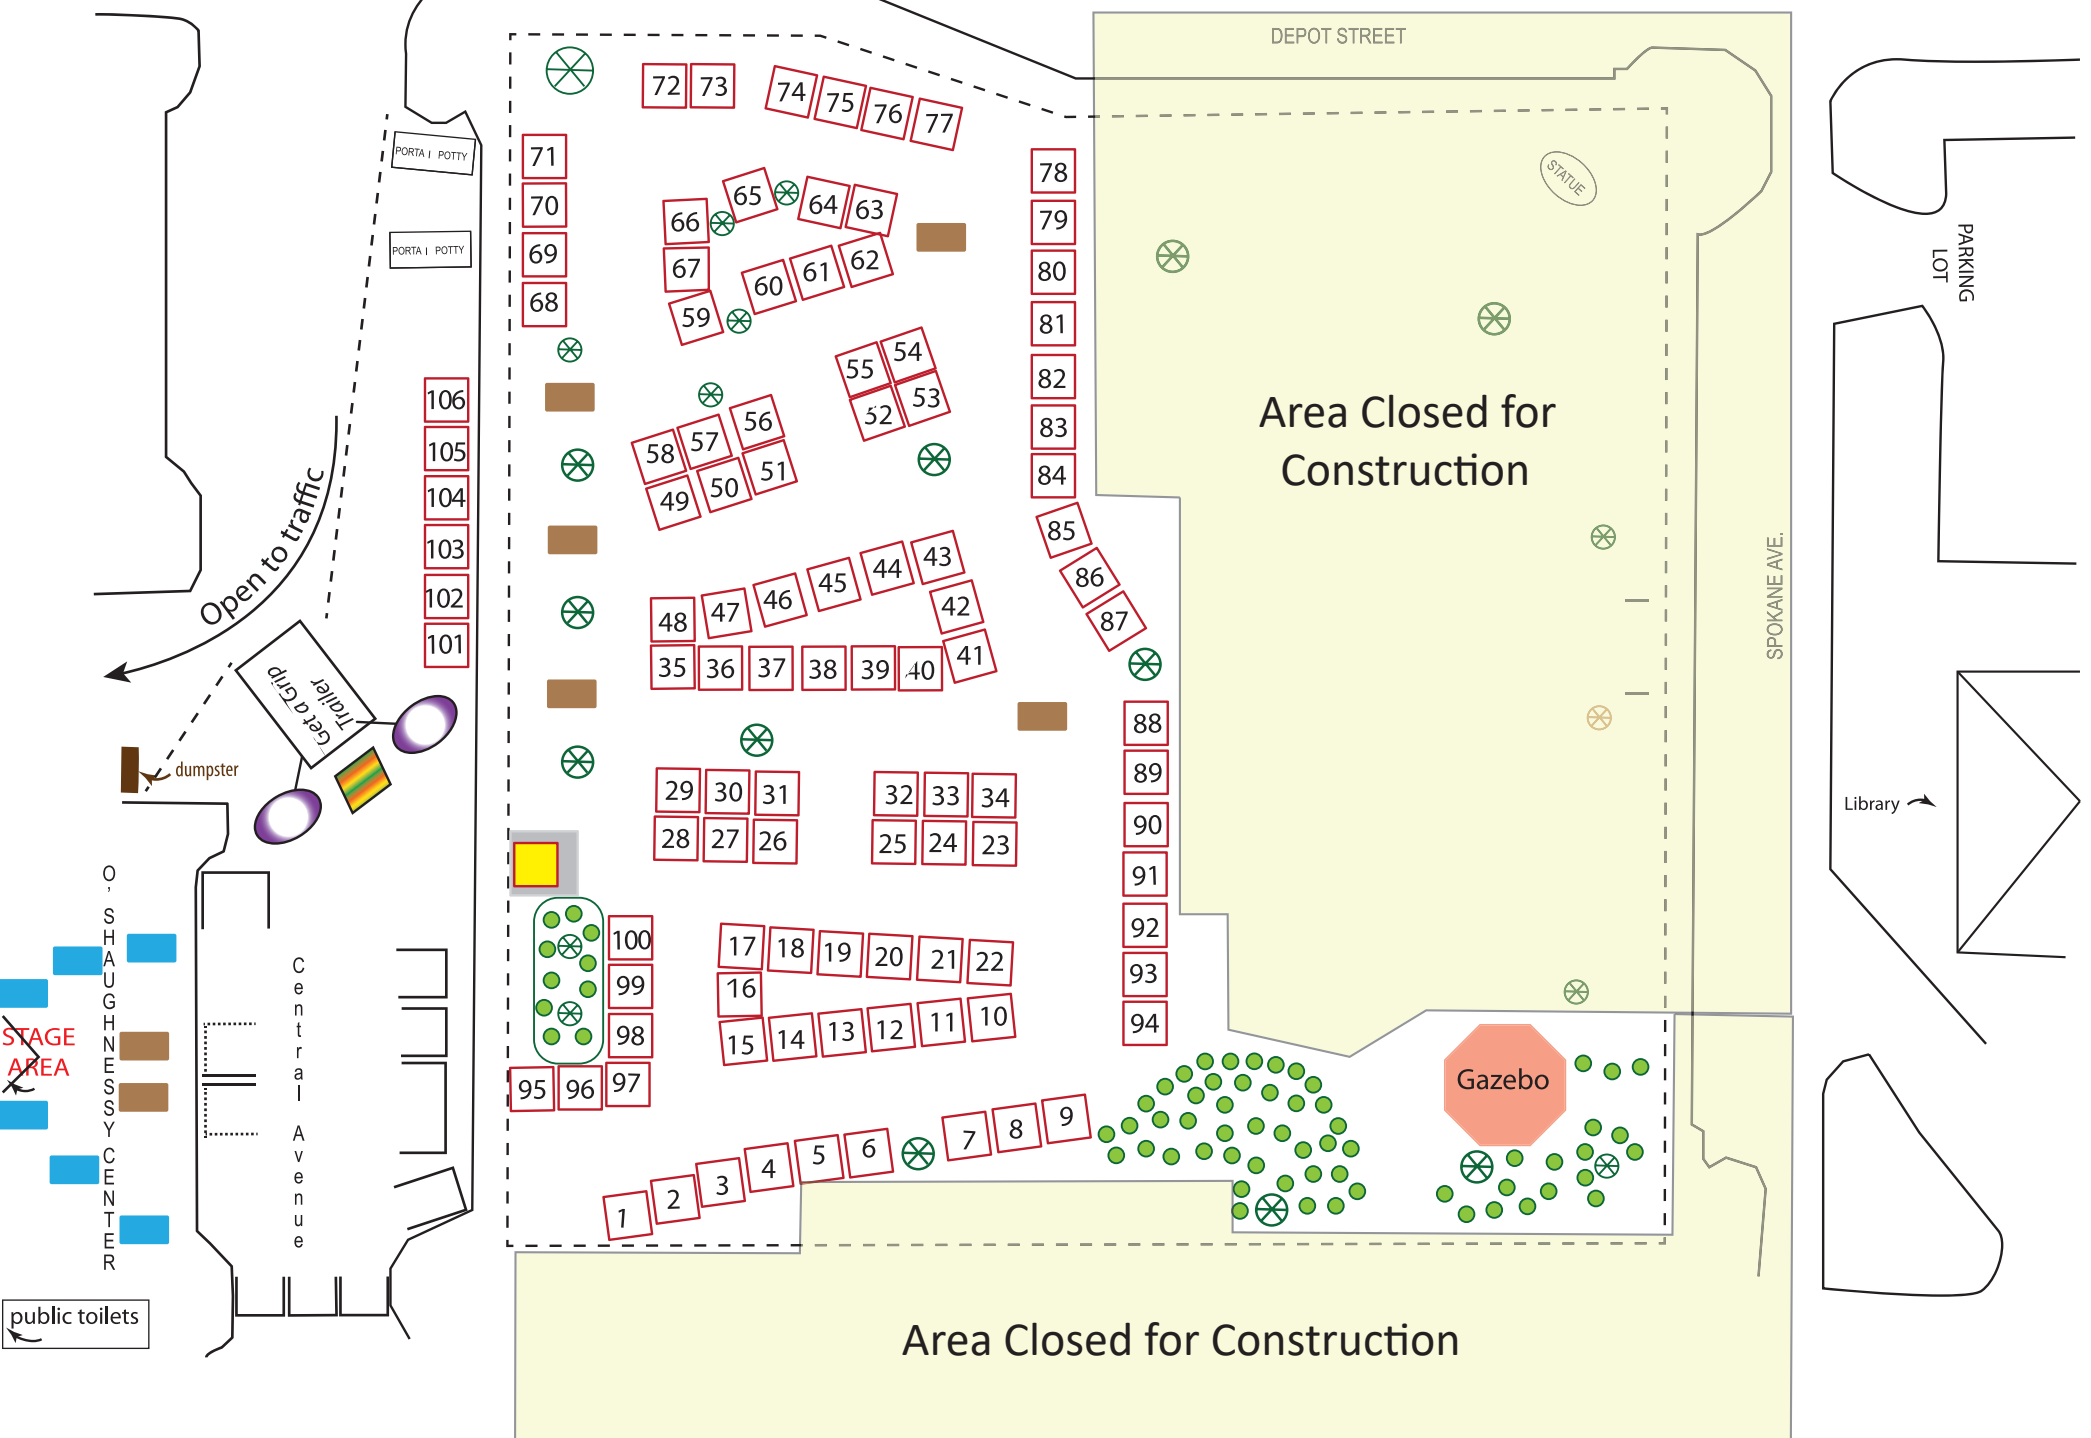

Whitefish Arts Festival July 5th, 6th, & 7th, Construction Map

Legend

- ⊗ = tree
- Booth
- Info Booth

Burlington Northern Santa Fe/Amtrak Railway Depot
Stumptown Historical Museum

PORTA POTTY

PORTA POTTY

- 106
- 105
- 104
- 103
- 102
- 101

Open to traffic

Trailer
Get a Grip

dumpster

O
-
S
H
A
C
H
I
N
S
S
Y
C
M
E
N
T
E
R

Central Avenue

STAGE AREA

public toilets

DEPOT STREET

STATUE

PARKING LOT

Library

SPOKANE AVE.

Area Closed for Construction

Area Closed for Construction

Gazebo

- 72 73 74 75 76 77
- 71 70 69 68
- 66 65 64 63
- 67 60 61 62
- 59 58 57 56
- 49 50 51
- 55 54 52 53
- 48 47 46 45 44 43
- 42 35 36 37 38 39 40 41
- 29 30 31 32 33 34
- 28 27 26 25 24 23
- 17 18 19 20 21 22
- 16 15 14 13 12 11 10
- 95 96 97
- 98 99 100
- 88 89 90 91 92 93 94
- 85 86 87
- 80 81 82 83 84
- 78 79 80 81 82 83 84 85 86 87
- 1 2 3 4 5 6 7 8 9